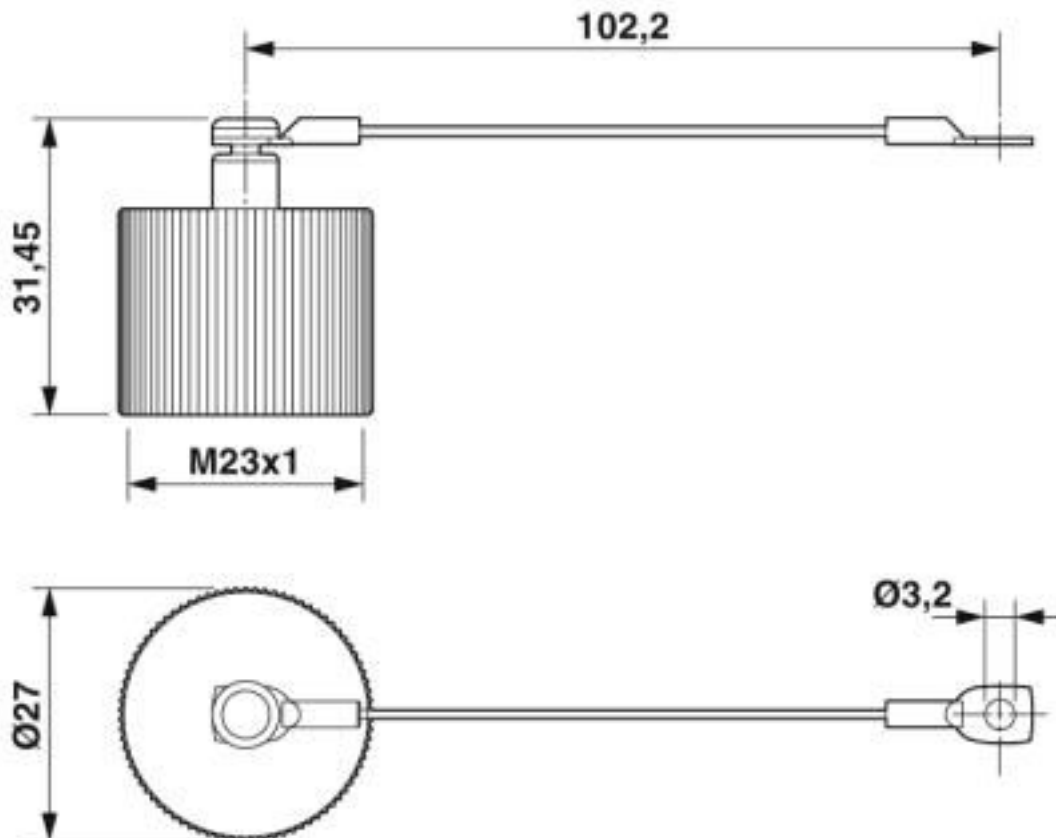

General

Type of locking	Screw locking
-----------------	---------------

Ambient conditions

Degree of protection	IP67/68/69K
----------------------	-------------

Environmental Product Compliance

REACH SVHC	Lead 7439-92-1
China RoHS	Environmentally Friendly Use Period = 50 years
	For details about hazardous substances go to tab "Downloads", Category "Manufacturer's declaration"

Drawings

Metal protective cap - SH-Z2302 - 1622139

Dimensional drawing

Classifications

eCl@ss

eCl@ss 10.0.1	27440312
eCl@ss 4.0	27260700
eCl@ss 4.1	27260700
eCl@ss 5.0	27260700
eCl@ss 5.1	27260700
eCl@ss 6.0	27260700
eCl@ss 7.0	27440312
eCl@ss 8.0	27440312
eCl@ss 9.0	27440312