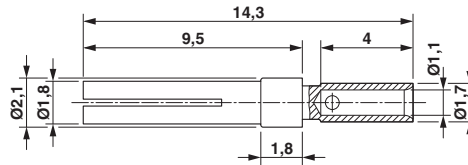

Crimp contact - HC-12S2000 - 1623431

Dimensional drawing

Phoenix Contact 2018 © - all rights reserved
<http://www.phoenixcontact.com>

PHOENIX CONTACT GmbH & Co. KG
Flachsmarktstr. 8
32825 Blomberg
Germany
Tel. +49 5235 300
Fax +49 5235 3 41200
<http://www.phoenixcontact.com>