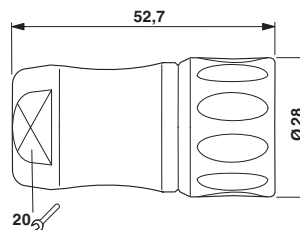

Cable connector, straight plastic-sheathed, shielded: yes, Screw locking, M23, No. of pos.: 17, type of contact: Socket, Solder connection, cable diameter range: 7.5 mm ... 9.5 mm

The figure shows the 12-pos. product version

Key Commercial Data

Packing unit	20 pc
GTIN	 4 046356 748841
GTIN	4046356748841

Technical data

Environmental Product Compliance

REACH SVHC	Lead 7439-92-1
China RoHS	Environmentally Friendly Use Period = 50
	For details about hazardous substances go to tab "Downloads", Category "Manufacturer's declaration"

Drawings

Schematic diagram

Dimensional drawing

Cable connector - RC-17S1N12K0R9 - 1625087

Approvals

Approvals

Approvals

EAC