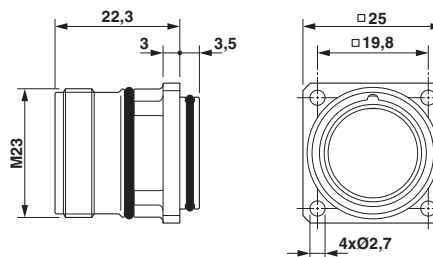

Device connector for front wall, straight, shielded: yes, Screw locking, M23, No. of pos.: 17, type of contact: Socket, Crimp connection, Radial O-ring, 4x Ø2,7, Panel thickness min.: 3 mm

The figure shows the 12-pos. product version

## Drawings

Schematic diagram

Dimensional drawing

## Device connector, front mounting - RC-17S1N8AWQ00 - 1625479

Dimensional drawing

Installation dimensions  
Flat gasket, radial O-ring