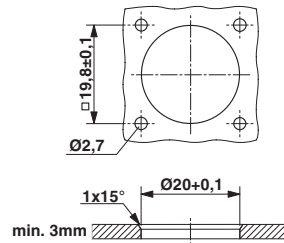

## Drawings

Schematic diagram

Dimensional drawing

## Device connector, front mounting - RC-17S1N8AWQ00 - 1625479

Dimensional drawing

Installation dimensions  
Flat gasket, radial O-ring