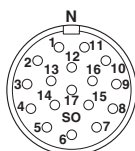

Drawings

Schematic diagram