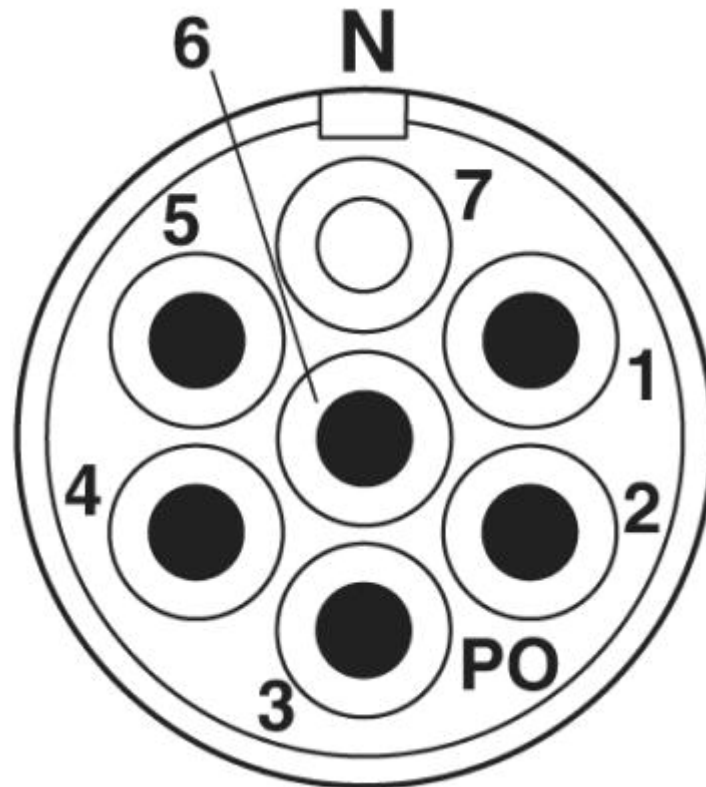

Circular connector (cable-side) - RC- 06P1N1223VV - 1628138

<https://www.phoenixcontact.com/in/products/1628138>

Please be informed that the data shown in this PDF document is generated from our Online Catalog. Please find the complete data in the user documentation. Our General Terms of Use for Downloads are valid.

Circular connector (cable-side) - RC-06P1N1223VV - 1628138

<https://www.phoenixcontact.com/in/products/1628138>

Commercial Data

Order Key	1628138
Packing unit	40 pc
Minimum order quantity	40 pc
Note	Made to Order (non-returnable)
GTIN	4055626386133
Weight per Piece (including packing)	32.3 GRM
Weight per Piece (excluding packing)	32.3 GRM
Customs tariff number	85366990

Circular connector (cable-side) - RC-06P1N1223VV - 1628138

<https://www.phoenixcontact.com/in/products/1628138>

Technical Data

Notes

Environmental Product Compliance

REACH SVHC	Lead 7439-92-1
China RoHS	Environmentally Friendly Use Period = 50 years
China RoHS	For details about hazardous substances go to tab "Downloads", Category "Manufacturer's declaration"

Circular connector (cable-side) - RC-06P1N1223VV - 1628138

<https://www.phoenixcontact.com/in/products/1628138>

Drawings

Schematic diagram

Phoenix Contact 2020 © - all rights reserved
<https://www.phoenixcontact.com>