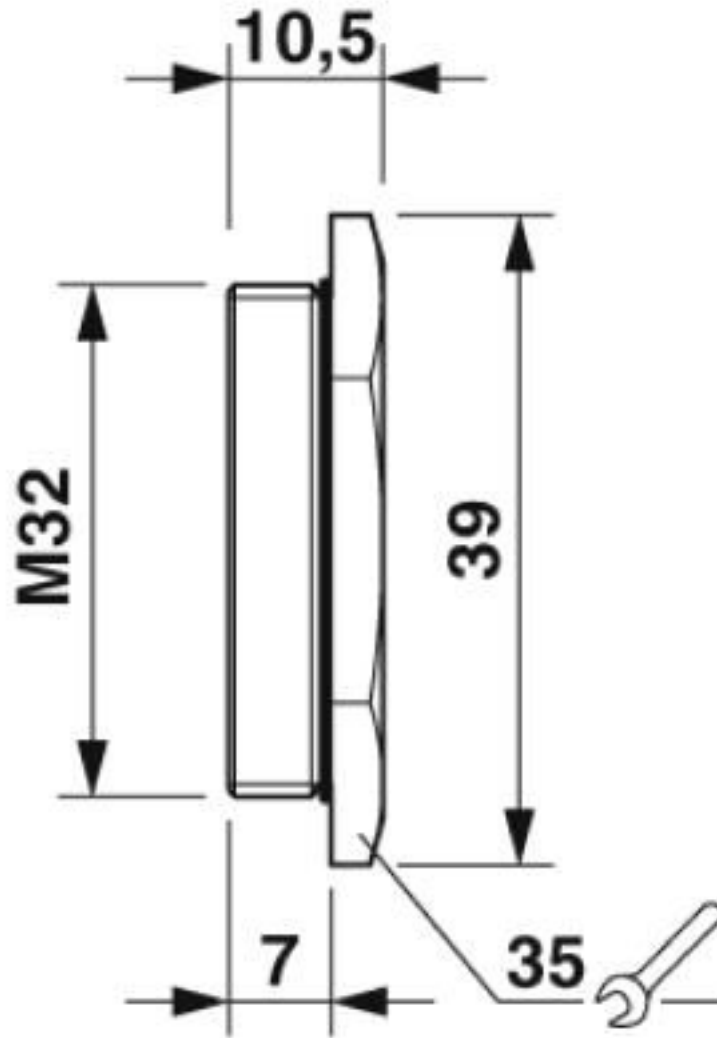

Screw plug - HC-M-BS-M32 - 1645862

Dimensional drawing

Dimensional drawing

Classifications

eCl@ss

eCl@ss 10.0.1	23111190
eCl@ss 4.0	27141200
eCl@ss 4.1	27141200
eCl@ss 5.0	27149100
eCl@ss 5.1	27149100