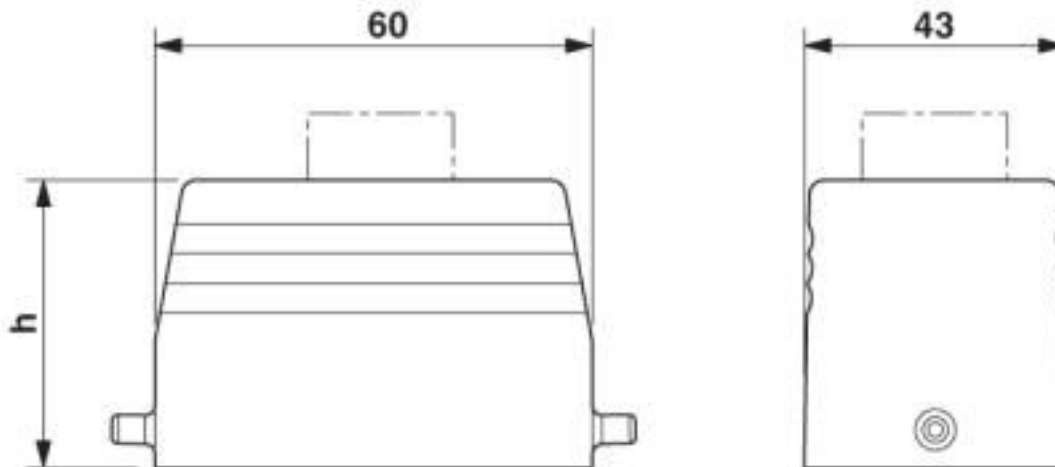

Housing - HC-B 6-TFL-72/O2STM20S - 1645914

Technical data

General

Cable outlet	lateral
Screw connection	none
Type of the screw connection	2x M20
Housing material	Aluminum die-cast
Housing surface material	Powder-coated, gray

Environmental Product Compliance

China RoHS	Environmentally friendly use period: unlimited = EFUP-e
	No hazardous substances above threshold values

Drawings

Dimensional drawing

Classifications

eCl@ss

eCl@ss 4.0	27140816
eCl@ss 4.1	27140816
eCl@ss 5.0	27143424
eCl@ss 5.1	27143424
eCl@ss 6.0	27143424
eCl@ss 7.0	27440209
eCl@ss 8.0	27440202
eCl@ss 9.0	27440202