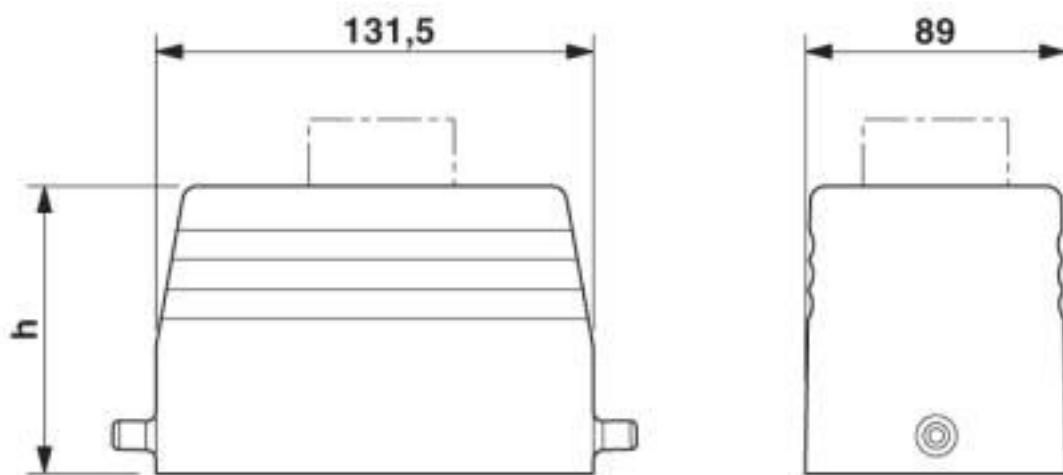

HEAVYCON sleeve housing B48, for single locking latch, height 96 mm, with thread 1x M40, straight conductor exit

Key Commercial Data

Packing unit	1 pc
GTIN	
GTIN	4017918969462

Technical data

Dimensions

Height	96 mm
Width	89 mm
Length	131.5 mm

Ambient conditions

Degree of protection (IP)	IP65
Ambient temperature (operation)	-40 °C ... 125 °C

General

Note	For contact inserts HC-B48, DD216, M
Size	B48
Housing type	Sleeve housing
Color	gray
Locking type	for single locking latch
No. of cable outlets	1
Cable outlet	straight
Screw connection	none
Type of the screw connection	1x M40
Housing material	Aluminum die-cast

Housing - HC-B 48-TFL-96/O1STM40G - 1647310

Technical data

General

Housing surface material	Powder-coated, gray
--------------------------	---------------------

Environmental Product Compliance

China RoHS	Environmentally friendly use period: unlimited = EFUP-e
	No hazardous substances above threshold values

Drawings

Dimensional drawing

Dimensional drawing

Classifications

eCl@ss

eCl@ss 10.0.1	27440202
eCl@ss 4.0	27140800
eCl@ss 4.1	27140800
eCl@ss 5.0	27143400
eCl@ss 5.1	27261200
eCl@ss 6.0	27261200
eCl@ss 7.0	27440202
eCl@ss 8.0	27440202
eCl@ss 9.0	27440202