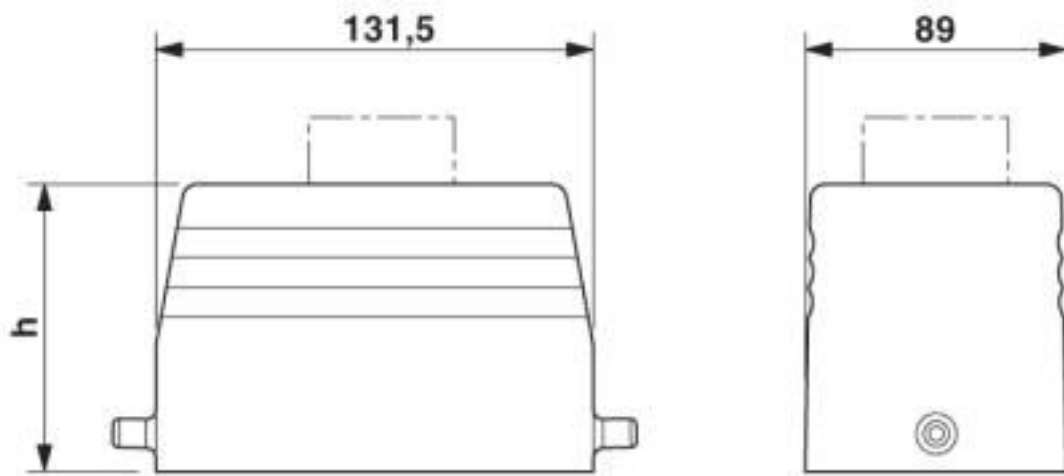

### Dimensions

Height	96 mm
Width	89 mm
Length	131.5 mm

## Drawings

Dimensional drawing

Dimensional drawing