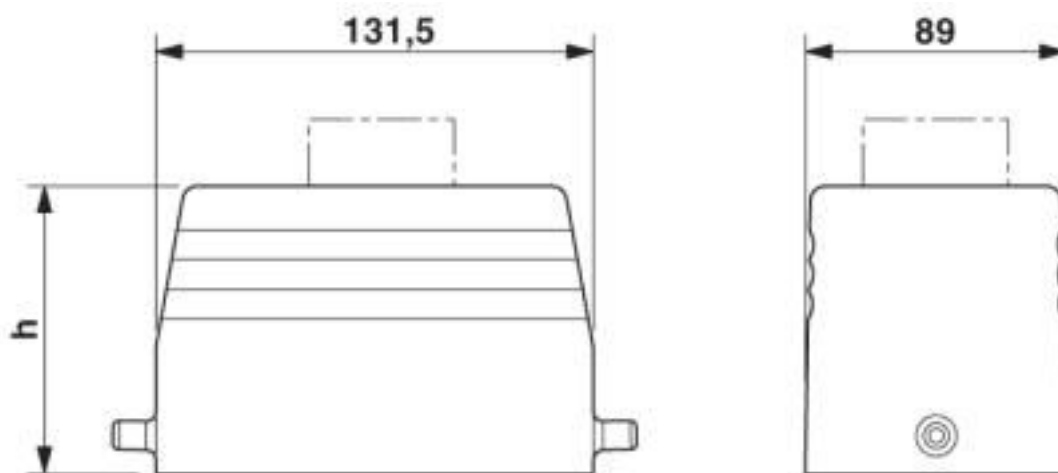

HEAVYCON sleeve housing B48, for single locking latch, height 96 mm, with thread 1x M32, lateral conductor exit

Key Commercial Data

Packing unit	1 pc
GTIN	
GTIN	4017918969486

Technical data

Dimensions

Height	96 mm
Width	89 mm
Length	131.5 mm

Ambient conditions

Degree of protection (IP)	IP65
Ambient temperature (operation)	-40 °C ... 125 °C

General

Note	For contact inserts HC-B48, DD216, M
Size	B48
Housing type	Sleeve housing
Color	gray
Locking type	for single locking latch
No. of cable outlets	1
Cable outlet	lateral
Screw connection	none
Type of the screw connection	1x M32
Housing material	Aluminum die-cast

Housing - HC-B 48-TFL-96/O1STM32S - 1647336

Technical data

General

Housing surface material	Powder-coated, gray
--------------------------	---------------------

Environmental Product Compliance

China RoHS	Environmentally friendly use period: unlimited = EFUP-e
	No hazardous substances above threshold values

Drawings

Dimensional drawing

Dimensional drawing

Classifications

eCl@ss

eCl@ss 10.0.1	27440202
eCl@ss 4.0	27140800
eCl@ss 4.1	27140800
eCl@ss 5.0	27143400
eCl@ss 5.1	27261200
eCl@ss 6.0	27261200
eCl@ss 7.0	27440202
eCl@ss 8.0	27440202
eCl@ss 9.0	27440202