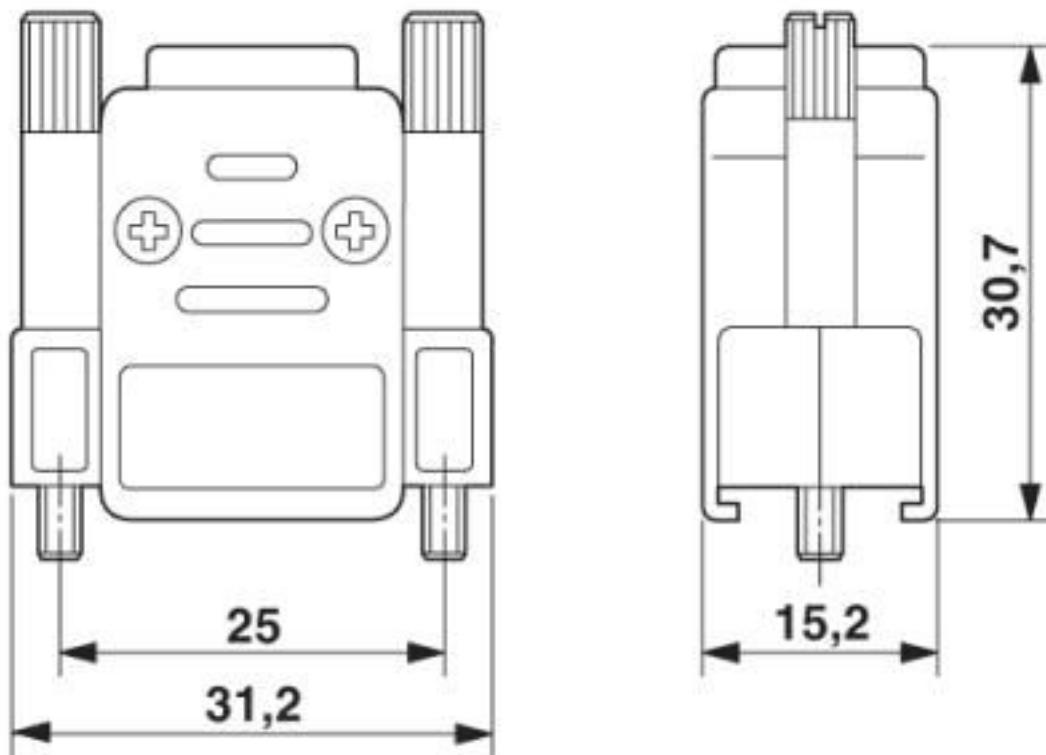

D-SUB sleeve housings, type: D-SUB 9, degree of protection: IP20, material: ABS, cable outlet: straight, size of housing: 1, color: Bare metallic

Your advantages

- D-SUB 4-40 UNC thread

Key Commercial Data

Packing unit	1 pc
GTIN	 4 046356 029544
GTIN	4046356029544

Technical data

Material

Flammability rating according to UL 94	V0
Housing material	ABS
Flammability rating according to UL 94	V0
Housing material	ABS

Standards and Regulations

Flammability rating according to UL 94	V0
--	----

Drawings

D-SUB sleeve housings - VS-09-T-20-1-S-S - 1655658

Dimensional drawing

Classifications

eCl@ss

eCl@ss 4.0	27140816
eCl@ss 4.1	27140816
eCl@ss 5.0	27143424
eCl@ss 5.1	27261200
eCl@ss 6.0	27261200
eCl@ss 7.0	27440202
eCl@ss 8.0	27440202
eCl@ss 9.0	27440202