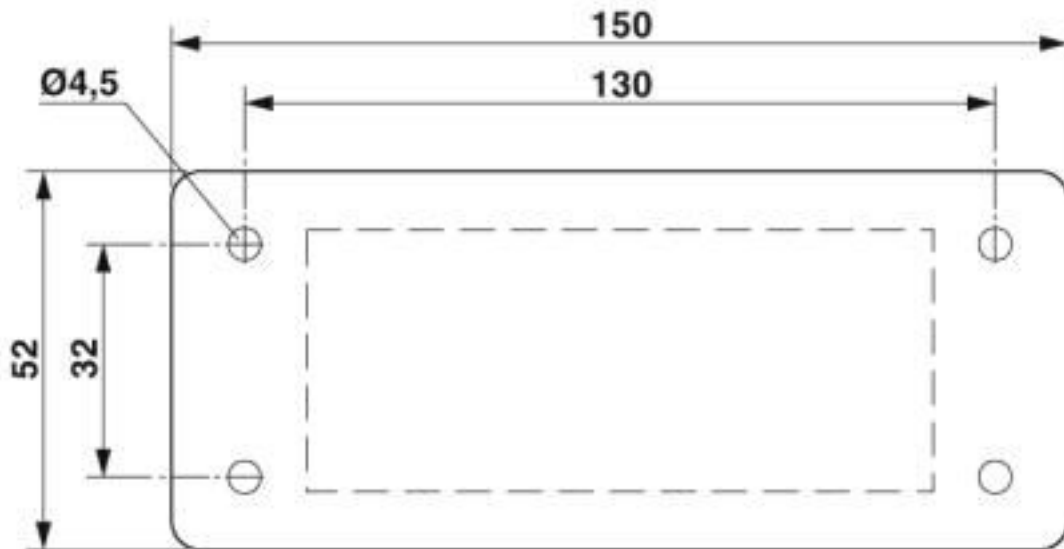

HEAVYCON cover plate, for wall cutouts of type B24, 7 mm thick, gray

Key Commercial Data

Packing unit	10 pc
GTIN	
GTIN	4017918022433

Technical data

Dimensions

Length	150 mm
Height	7 mm
Hole diameter	4.5 mm
Width	52 mm
Drill hole distance, horizontal	130 mm
Drill hole distance, vertical	32 mm

Drawings

Dimensional drawing

Processing area 2 mm thick

Classifications

eCl@ss

eCl@ss 10.0.1	27440201
eCl@ss 4.0	27140800
eCl@ss 4.1	27140800
eCl@ss 5.0	27143400
eCl@ss 5.1	27143400
eCl@ss 6.0	27261200
eCl@ss 7.0	27440201
eCl@ss 8.0	27440201
eCl@ss 9.0	27440201