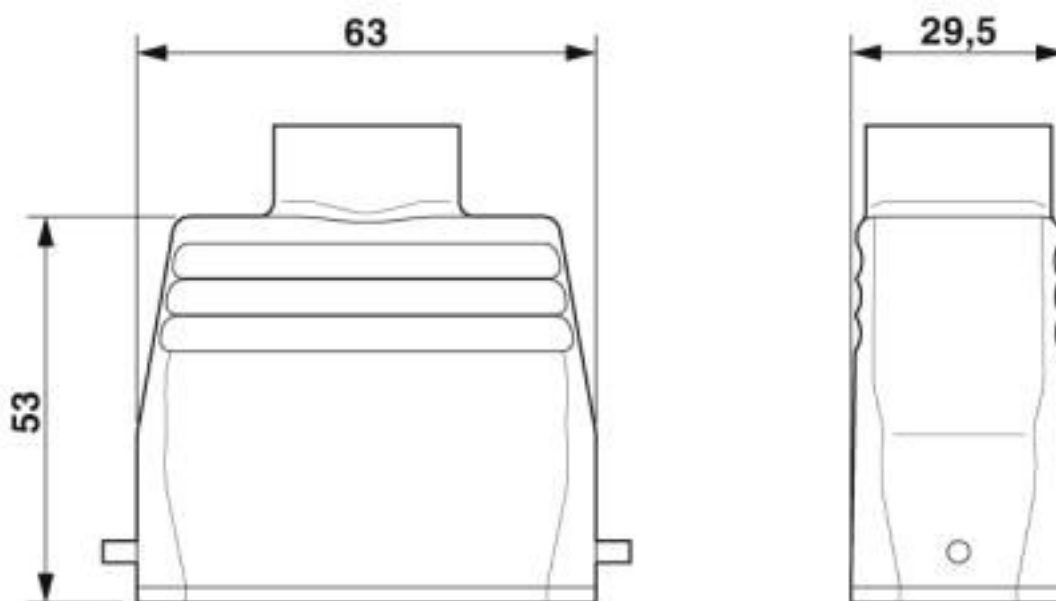

Dimensions

Height	53 mm
Width	36 mm
Length	63 mm

Ambient conditions

Degree of protection of housing (IP)	IP65
Ambient temperature (operation)	-40 °C ... 125 °C

General

Note	For contact inserts HC-D15, A10
Size	D15
Housing type	Sleeve housing
Locking type	for single locking latch
No. of cable outlets	1
Cable outlet	straight
Screw connection	none
Type of the screw connection	1x Pg16
Housing material	Aluminum die-cast
Housing surface material	Powder-coated, gray

Drawings

Dimensional drawing

Dimensional drawing

Classifications

eCl@ss

eCl@ss 4.0	27140800
eCl@ss 4.1	27140800
eCl@ss 5.0	27143400
eCl@ss 5.1	27261200
eCl@ss 6.0	27261200
eCl@ss 7.0	27440202
eCl@ss 8.0	27440202
eCl@ss 9.0	27440202