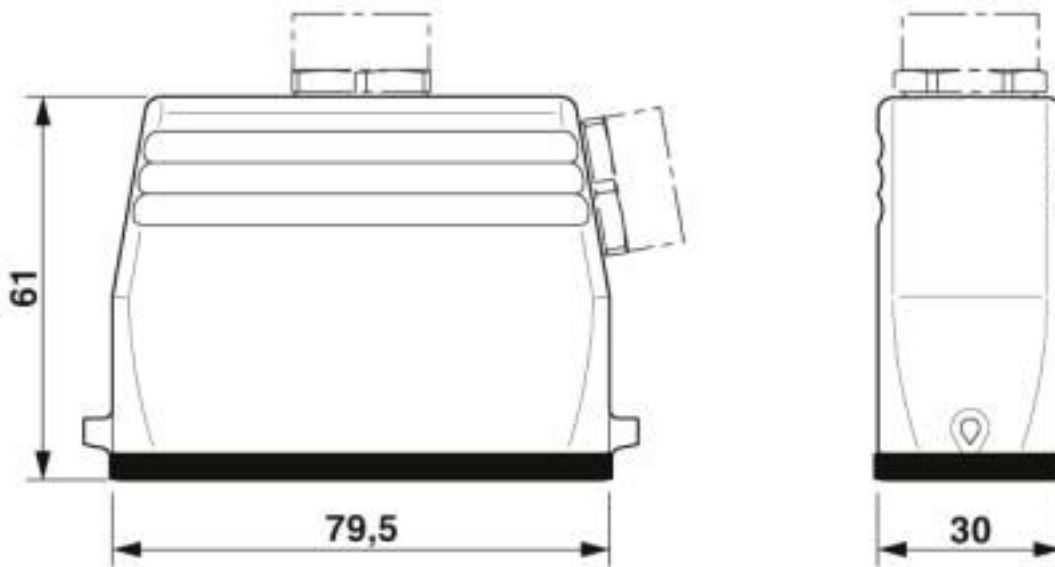

Housing - HC-D 25-TFL-58/O1PG16G - 1672819

Technical data

General

Locking type	for single locking latch
No. of cable outlets	1
Cable outlet	straight
Screw connection	none
Type of the screw connection	1x Pg16
Housing material	Aluminum die-cast
Housing surface material	Powder-coated, gray
Seal material	NBR

Environmental Product Compliance

China RoHS	Environmentally friendly use period: unlimited = EFUP-e
	No hazardous substances above threshold values

Drawings

Dimensional drawing

Dimensional drawing

Classifications

eCl@ss

eCl@ss 4.0	27140800