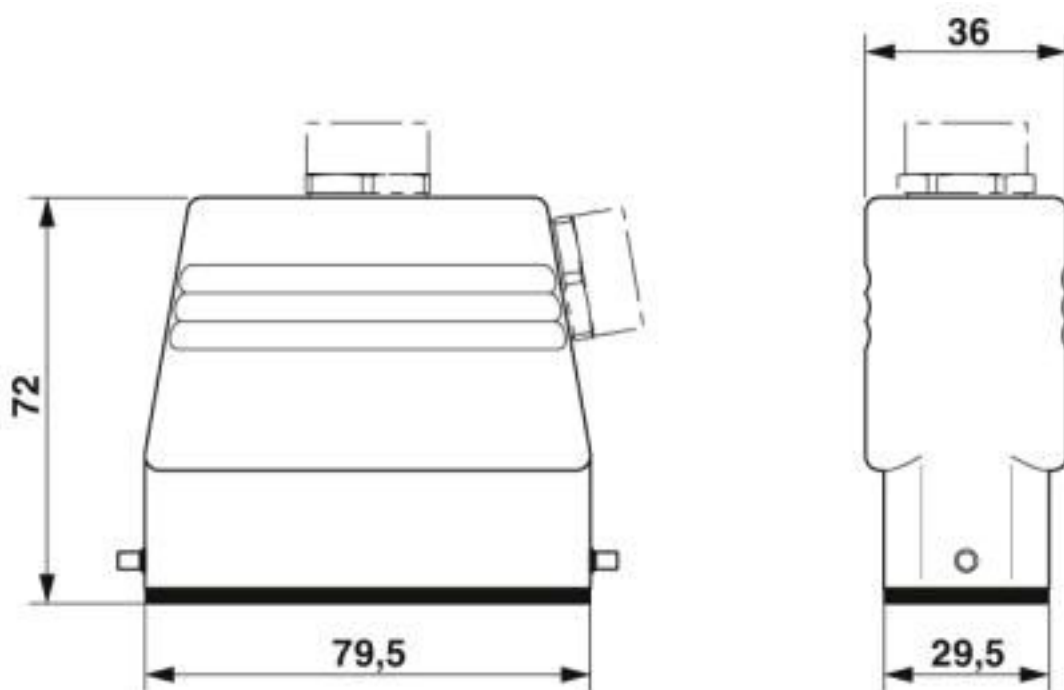

### Dimensions

Height	72 mm
Width	36 mm
Length	79.5 mm

## Drawings

Dimensional drawing

Dimensional drawing