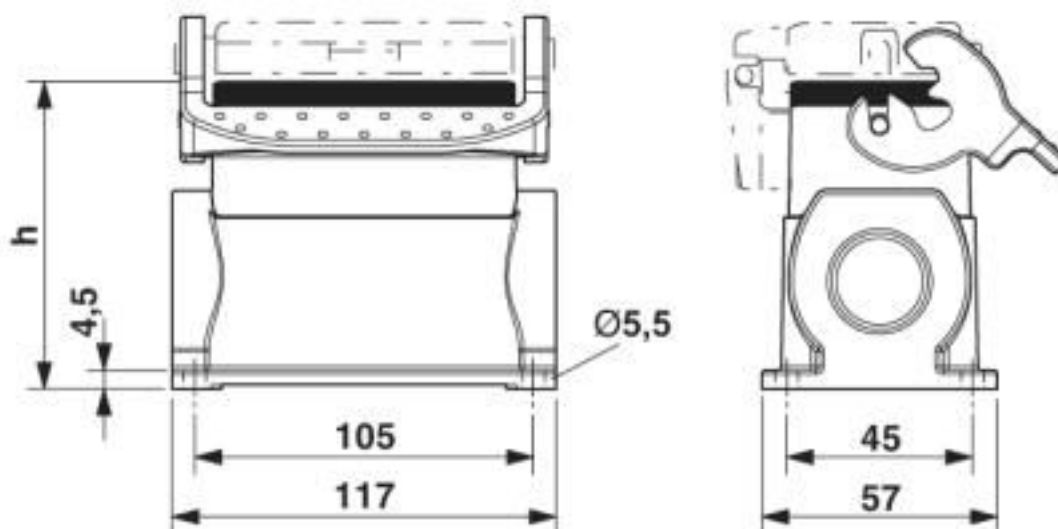

Box mounting base, with single locking latch, height 67 mm, with a support 1x PG21

RoHS

Key Commercial Data

Packing unit	10 pc
GTIN	
GTIN	4017918152543

Technical data

Dimensions

Height	67 mm
Width	57 mm
Length	117 mm

Housing - HC-B 16-SML-67/O1PG21 - 1673698

Technical data

General

Seal material	NBR
Material lock	Stainless steel, handle: PA
Material grip body interlock	PA

Environmental Product Compliance

China RoHS	Environmentally friendly use period: unlimited = EFUP-e
	No hazardous substances above threshold values

Drawings

Dimensional drawing

Dimensional drawing; h = 67 mm

Classifications

eCl@ss

eCl@ss 10.0.1	27440202
eCl@ss 4.0	27140800
eCl@ss 4.1	27140800
eCl@ss 5.0	27143400
eCl@ss 5.1	27261200
eCl@ss 6.0	27261200
eCl@ss 7.0	27440202
eCl@ss 8.0	27440202
eCl@ss 9.0	27440202