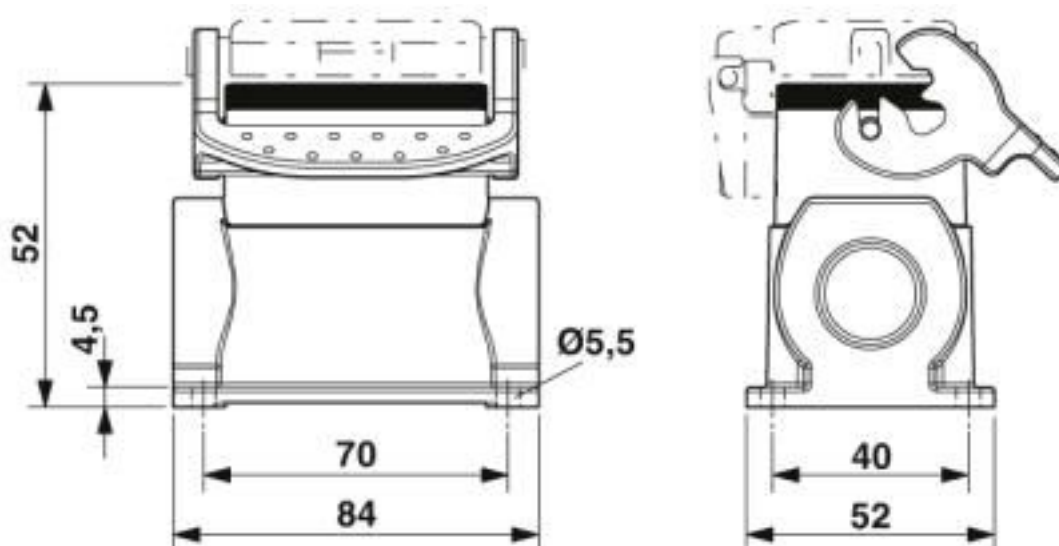

Box mounting base, with single locking latch, height 52 mm, without screw connection, 2x Pg16

Key Commercial Data

Packing unit	10 pc
GTIN	
GTIN	4017918149987

Technical data

Dimensions

Height	52 mm
Width	52 mm
Length	84 mm

Housing - HC-B 6-SML-52/O2PG16 - 1675230

Technical data

General

Seal material	NBR
Material lock	Stainless steel, handle: PA
Material grip body interlock	PA

Environmental Product Compliance

China RoHS	Environmentally friendly use period: unlimited = EFUP-e
	No hazardous substances above threshold values

Drawings

Dimensional drawing

Dimensional drawing

Classifications

eCl@ss

eCl@ss 10.0.1	27440202
eCl@ss 4.0	27140800
eCl@ss 4.1	27140800
eCl@ss 5.0	27143400
eCl@ss 5.1	27261200
eCl@ss 6.0	27261200
eCl@ss 7.0	27440202
eCl@ss 8.0	27440202
eCl@ss 9.0	27440202