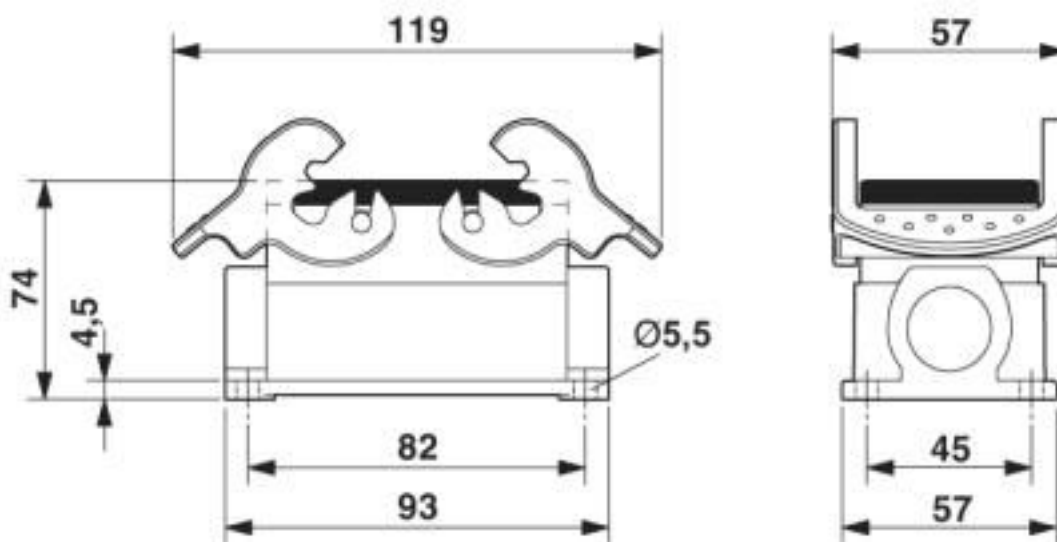

Box mounting base, with double locking latch, height: 74 mm, with gland, 1 x Pg21

RoHS

Key Commercial Data

Packing unit	10 pc
GTIN	
GTIN	4017918151324

Technical data

Dimensions

Height	74 mm
Width	57 mm
Length	93 mm

Ambient conditions

Degree of protection of housing (IP)	IP65
Ambient temperature (operation)	-40 °C ... 125 °C

General

Note	For contact inserts HC-B10, BB18, DD42, M, K8/24
Size	B10
Housing type	Box mounting bases
Locking type	with double locking latch
No. of cable outlets	1
Cable outlet	lateral
Screw connection	none
Type of the screw connection	1x Pg21
Housing material	Aluminum die-cast
Housing surface material	Powder-coated, gray

Housing - HC-B 10-SMQ-74/O1PG21 - 1677717

Technical data

General

Seal material	NBR
Material lock	Stainless steel, handle: PA
Material grip body interlock	PA

Environmental Product Compliance

China RoHS	Environmentally friendly use period: unlimited = EFUP-e
	No hazardous substances above threshold values

Drawings

Dimensional drawing

Dimensional drawing

Classifications

eCl@ss

eCl@ss 10.0.1	27440202
eCl@ss 4.0	27140800
eCl@ss 4.1	27140800
eCl@ss 5.0	27143400
eCl@ss 5.1	27261200
eCl@ss 6.0	27261200
eCl@ss 7.0	27440202
eCl@ss 8.0	27440202
eCl@ss 9.0	27440202