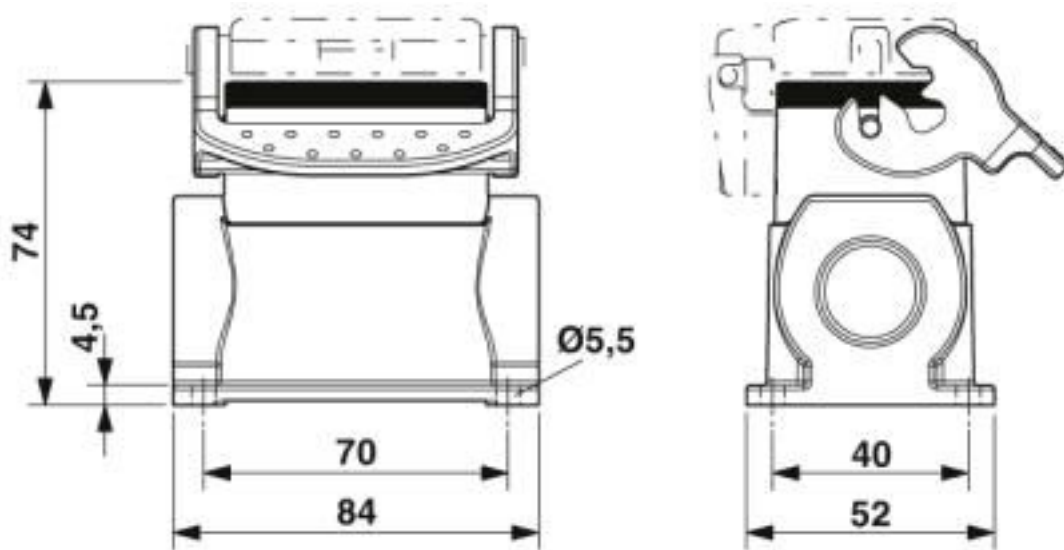

Box mounting base, with single locking latch, height 74 mm, without screw connection, 1x Pg21

Key Commercial Data

Packing unit	10 pc
GTIN	
GTIN	4017918151676

Technical data

Dimensions

Height	74 mm
Width	57 mm
Length	84 mm

China RoHS	Environmentally friendly use period: unlimited = EFUP-e
	No hazardous substances above threshold values

Drawings

Schematic diagram

Housing - HC-B 6-SML-74/O1PG21 - 1678114

Dimensional drawing

Dimensional drawing