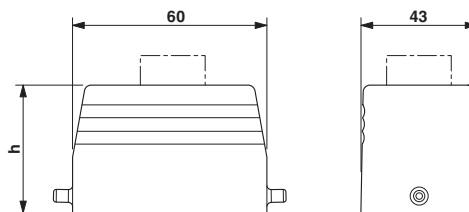

Housing - HC-B 6-TFL-72/M1PG21S - 1679634

Technical data

General

Housing material	Aluminum die-cast
Housing surface material	Powder-coated, gray
Cable gland material	Nickel-plated brass
Cable seal material	NBR

Environmental Product Compliance

China RoHS	Environmentally Friendly Use Period = 50
	For details about hazardous substances go to tab "Downloads", Category "Manufacturer's declaration"

Drawings

Dimensional drawing

Phoenix Contact 2018 © - all rights reserved
<http://www.phoenixcontact.com>

PHOENIX CONTACT GmbH & Co. KG
Flachsmarktstr. 8
32825 Blomberg
Germany
Tel. +49 5235 300
Fax +49 5235 3 41200
<http://www.phoenixcontact.com>