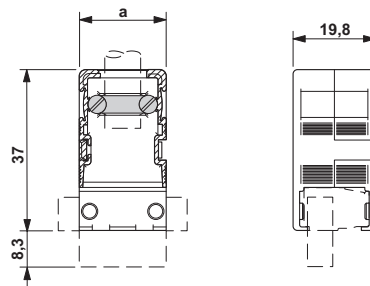

Cable housing - KGG-MSTB 2,5/ 4 GY - 1702452

Please be informed that the data shown in this PDF Document is generated from our Online Catalog. Please find the complete data in the user's documentation. Our General Terms of Use for Downloads are valid (<http://phoenixcontact.com/download>)

Cable housing, pitch: 0 mm, number of positions: 4, dimension a: 20 mm, color: gray

Key Commercial Data

Packing unit	10 pc
GTIN	 4 046356 586665
GTIN	4046356586665

Technical data

Environmental Product Compliance

China RoHS	Environmentally friendly use period: unlimited = EFUP-e
	No hazardous substances above threshold values

Drawings

Dimensional drawing

Approvals

Approvals

Approvals

EAC

Ex Approvals