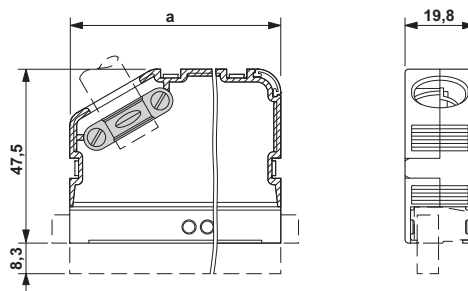

Cable housing - KGS-MSTB 2,5/16 BK - 1764367

Please be informed that the data shown in this PDF Document is generated from our Online Catalog. Please find the complete data in the user's documentation. Our General Terms of Use for Downloads are valid (<http://phoenixcontact.com/download>)

Cable housing, pitch: 0 mm, number of positions: 16, dimension a: 80 mm

Key Commercial Data

Packing unit	10 pc
GTIN	 4 046356 412766
GTIN	4046356412766

Technical data

Environmental Product Compliance

China RoHS	Environmentally friendly use period: unlimited = EFUP-e
	No hazardous substances above threshold values

Drawings

Dimensional drawing

Approvals

Approvals

Approvals

EAC

Ex Approvals

Cable housing - KGS-MSTB 2,5/16 BK - 1764367