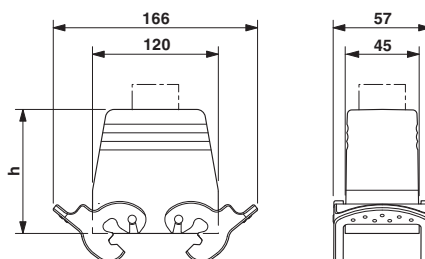

Housing - HC-B 24-TMQ-76/M1PG21S - 1771820

Technical data

General

Housing material	Aluminum die-cast
Housing surface material	Powder-coated, gray
Cable gland material	Nickel-plated brass
Cable seal material	NBR
Material lock	Stainless steel, handle: PA
Material grip body interlock	PA

Environmental Product Compliance

China RoHS	Environmentally Friendly Use Period = 50
	For details about hazardous substances go to tab "Downloads", Category "Manufacturer's declaration"

Drawings

Dimensional drawing

Phoenix Contact 2018 © - all rights reserved
<http://www.phoenixcontact.com>

PHOENIX CONTACT GmbH & Co. KG
Flachsmarktstr. 8
32825 Blomberg
Germany
Tel. +49 5235 300
Fax +49 5235 3 41200
<http://www.phoenixcontact.com>