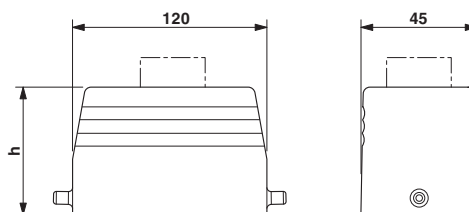

Housing - HC-B 24-TFL-76/M1PG29G - 1771914

Technical data

General

Housing material	Aluminum die-cast
Housing surface material	Powder-coated, gray
Cable gland material	Nickel-plated brass
Cable seal material	NBR

Environmental Product Compliance

China RoHS	Environmentally Friendly Use Period = 50
	For details about hazardous substances go to tab "Downloads", Category "Manufacturer's declaration"

Drawings

Dimensional drawing

Phoenix Contact 2018 © - all rights reserved
<http://www.phoenixcontact.com>

PHOENIX CONTACT GmbH & Co. KG
Flachsmarktstr. 8
32825 Blomberg
Germany
Tel. +49 5235 300
Fax +49 5235 3 41200
<http://www.phoenixcontact.com>