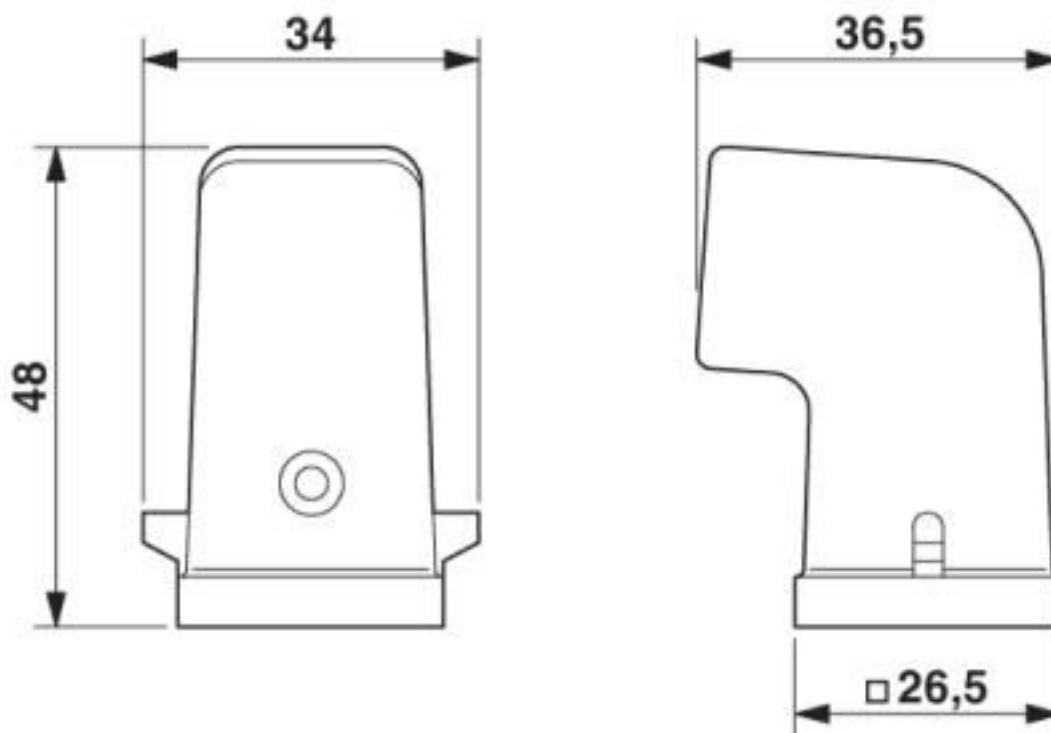

### Dimensions

Height	48 mm
Width	36.6 mm
Length	26.5 mm
Wrench size, union nut	18 mm
External cable diameter	7.5 mm ... 12.5 mm

## Drawings

Dimensional drawing