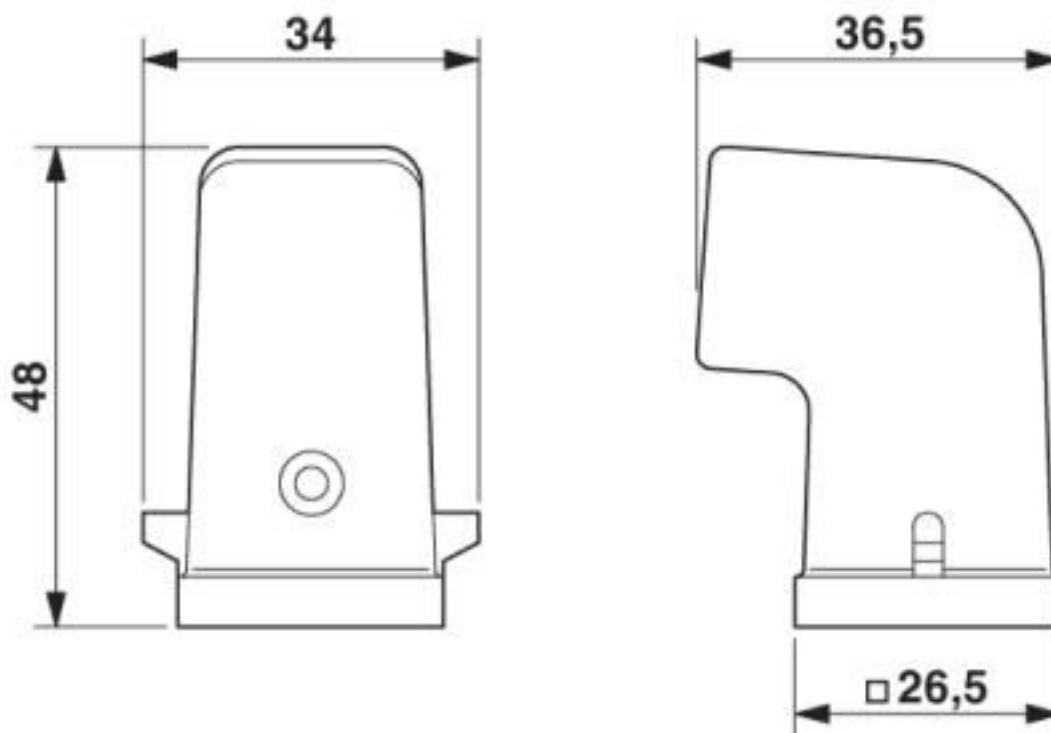

### Dimensions

Height	48 mm
Width	36.5 mm
Length	26.5 mm
Wrench size, union nut	18 mm
External cable diameter	7.5 mm ... 12.5 mm

### General

Screw connection	with
Type of the screw connection	1x Pg11
Housing material	Zinc die-cast
Housing surface material	Powder-coated, gray
Cable gland material	Nickel-plated brass
Cable seal material	NBR

## Drawings

Dimensional drawing

Dimensional drawing