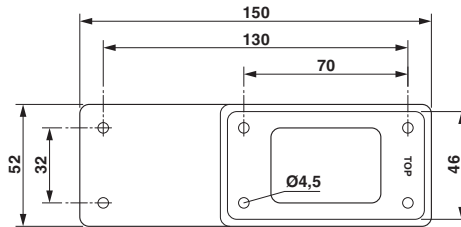

Adapter plate - HC-B 24-ADP-B 6-OG - 1775444

Dimensional drawing

Dimensional drawing

Approvals

Approvals

Approvals

EAC

Ex Approvals

Approval details

EAC		RU C- DE.AI30.B.01102

Phoenix Contact 2018 © - all rights reserved
<http://www.phoenixcontact.com>

PHOENIX CONTACT GmbH & Co. KG
Flachsmarktstr. 8
32825 Blomberg
Germany
Tel. +49 5235 300
Fax +49 5235 3 41200
<http://www.phoenixcontact.com>