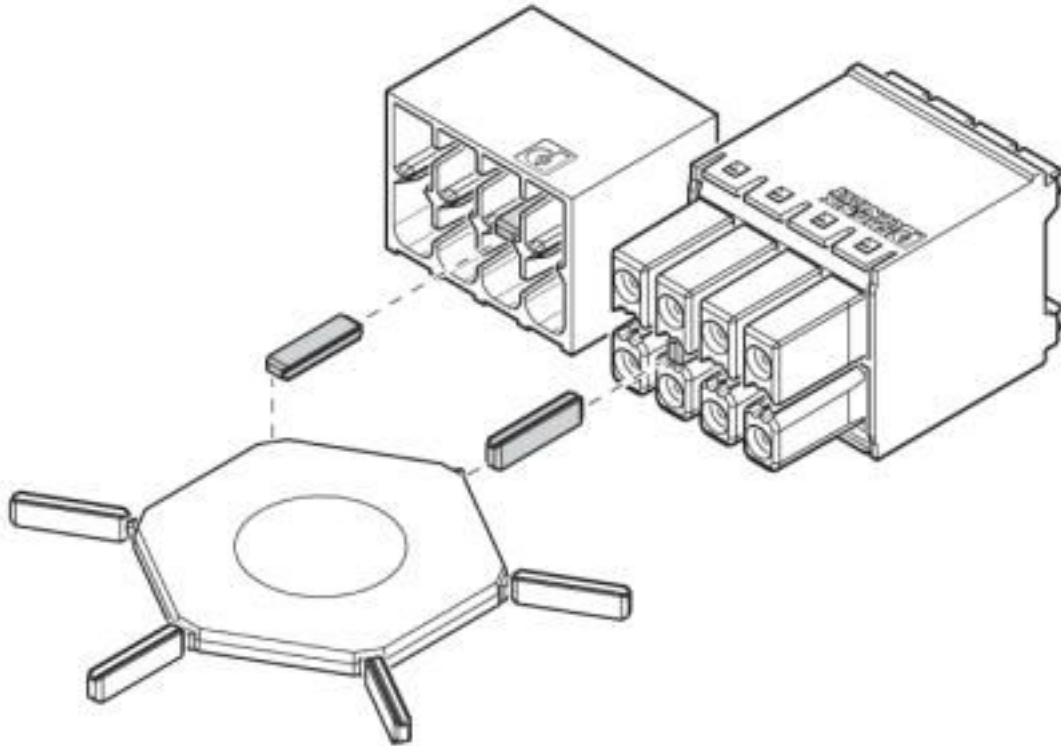

Coding profile - CP-DMC 1,5 NAT - 1790647

Schematic diagram

Classifications

eCl@ss

eCl@ss 10.0.1	27440392
eCl@ss 4.0	27260700
eCl@ss 4.1	27260700
eCl@ss 5.0	27260700
eCl@ss 5.1	27260700
eCl@ss 6.0	27260700
eCl@ss 7.0	27440490
eCl@ss 8.0	27449002
eCl@ss 9.0	27440392

ETIM

ETIM 4.0	EC002498
ETIM 5.0	EC002311
ETIM 6.0	EC002943
ETIM 7.0	EC002943

UNSPSC

UNSPSC 6.01	30211810
UNSPSC 7.0901	39121409