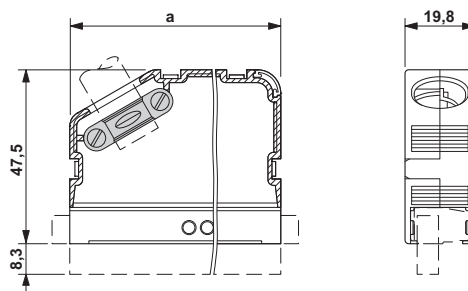

Cable housing - KGS-MSTB 2,5/10 BK - 1823053

Please be informed that the data shown in this PDF Document is generated from our Online Catalog. Please find the complete data in the user's documentation. Our General Terms of Use for Downloads are valid (<http://phoenixcontact.com/download>)

Cable housing, for cable diameters of 6 - 13.5 mm, marker strips and transparent label carrier are included, color: Black, no. of positions: 10

Key Commercial Data

Packing unit	10 pc
GTIN	 4 017918 889951
GTIN	4017918889951

Technical data

Environmental Product Compliance

China RoHS	Environmentally friendly use period: unlimited = EFUP-e
	No hazardous substances above threshold values

Drawings

Dimensional drawing

Approvals

Approvals

Approvals

EAC