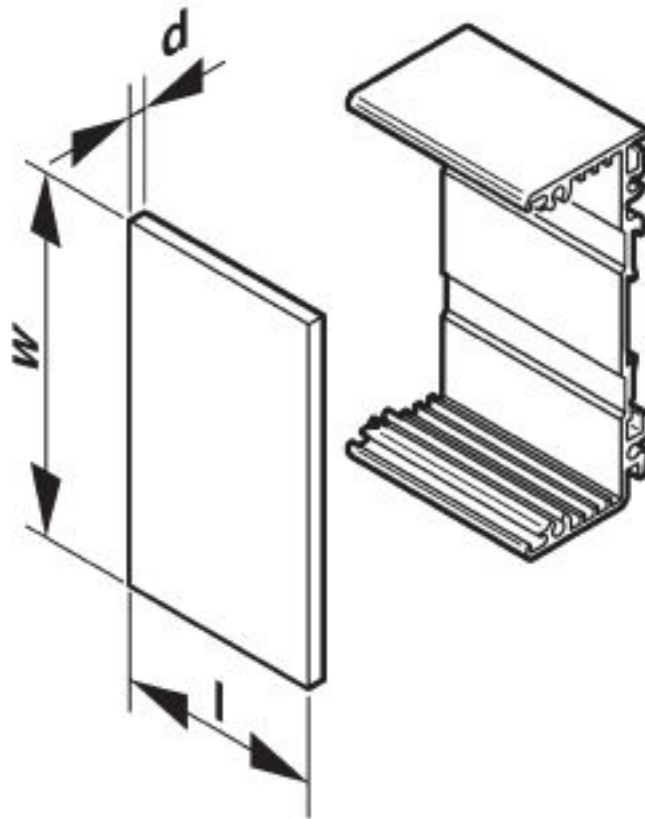

Front plate - UM-ALU 4-72 FRONT 200 - 2200930

Schematic diagram

Classifications

eCl@ss

eCl@ss 10.0.1	27182701
eCl@ss 4.0	27180400
eCl@ss 4.1	27180400
eCl@ss 5.0	27180500
eCl@ss 5.1	27180500
eCl@ss 6.0	27182000
eCl@ss 7.0	27182701
eCl@ss 8.0	27182701
eCl@ss 9.0	27182701