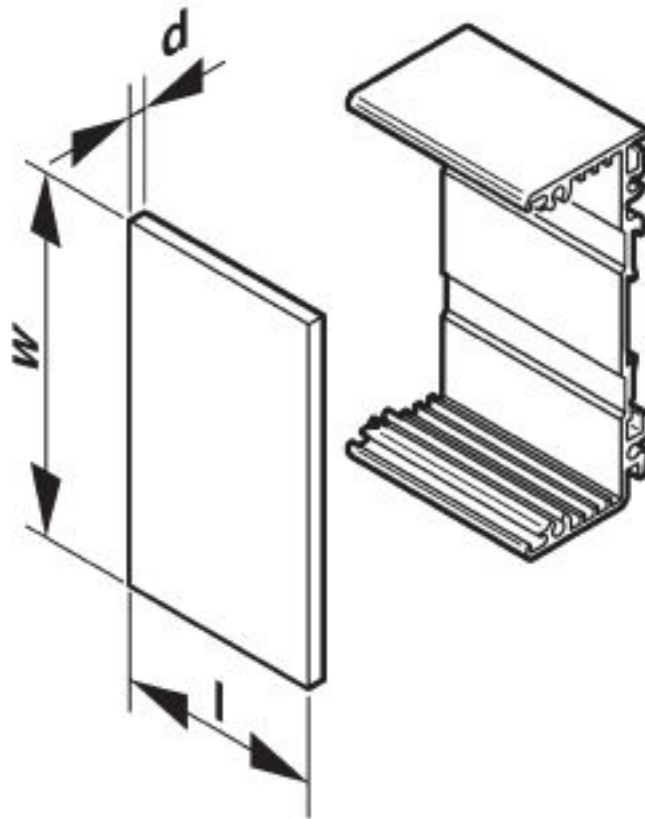

Front plate - UM-ALU 4-100,5 FRONT 130 AP - 2202098

Schematic diagram

Classifications

eCl@ss

eCl@ss 10.0.1	27182701
eCl@ss 5.0	27180500
eCl@ss 5.1	27180500
eCl@ss 6.0	27182000
eCl@ss 7.0	27182701
eCl@ss 8.0	27182701
eCl@ss 9.0	27182701

ETIM

ETIM 5.0	EC002779