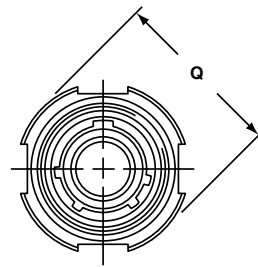

# TV06R (D38999/26) – Crimp, Metal CTV06R (D38999/26) – Crimp, Composite

### METAL

VIEW D  
FOR SIZE 8 COAXIAL ONLY,  
RELATIVE TO -A-

### COMPOSITE

VIEW D  
FOR SIZE 8 TWINAX ONLY,  
RELATIVE TO -A-

† Blue band indicates rear release contact retention system

Inches

Shell Size	MS Shell Size Code	B Thread 0.1P-0.3L-TS-2B (Plated)	Q Dia. Max.
9	A	.6250	.858
11	B	.7500	.984
13	C	.8750	1.157
15	D	1.0000	1.280
17	E	1.1875	1.406
19	F	1.2500	1.516
21	G	1.3750	1.642
23	H	1.5000	1.768
25	J	1.6250	1.890

All dimensions for reference only.

Millimeters

Shell Size	MS Shell Size Code	Q Max.	V Thread Metric
9	A	21.8	M12X1-6g
11	B	25.0	M15X1-6g
13	C	29.4	M18X1-6g
15	D	32.5	M22X1-6g
17	E	35.7	M25X1-6g
19	F	38.5	M28X1-6g
21	G	41.7	M31X1-6g
23	H	44.9	M34X1-6g
25	J	48.0	M37X1-6g