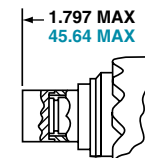

### PART #

To complete, see how to order pages 25-27.

Connector Type	Shell Style	Service Class	Shell Size & Insert Arrg	Contact Type	Alternate Position	Special Variations
TV	06	RW	9-35	P	B	(453)
TVS	06	RK	X-X	X	X	(XXX)
TVS	06	RF	X-X	X	X	(XXX)
TVS	06	RS	X-X	X	X	(XXX)
CTV	06	RW	X-X	X	X	(XXX)
CTVS	06	RF	X-X	X	X	(XXX)
D38999/	26	X	X-X	X	X	NA

### METAL

VIEW D  
FOR SIZE 8 COAXIAL ONLY,  
RELATIVE TO -A-

### COMPOSITE

VIEW D  
FOR SIZE 8 TWINAX ONLY,  
RELATIVE TO -A-

† Blue band indicates rear release contact retention system

Inches

Shell Size	MS Shell Size Code	B Thread 0.1P-0.3L-TS-2B (Plated)	Q Dia. Max.
9	A	.6250	.858
11	B	.7500	.984
13	C	.8750	1.157
15	D	1.0000	1.280
17	E	1.1875	1.406
19	F	1.2500	1.516
21	G	1.3750	1.642
23	H	1.5000	1.768
25	J	1.6250	1.890

All dimensions for reference only.

Millimeters

Shell Size	MS Shell Size Code	Q Max.	V Thread Metric
9	A	21.8	M12X1-6g
11	B	25.0	M15X1-6g
13	C	29.4	M18X1-6g
15	D	32.5	M22X1-6g
17	E	35.7	M25X1-6g
19	F	38.5	M28X1-6g
21	G	41.7	M31X1-6g
23	H	44.9	M34X1-6g
25	J	48.0	M37X1-6g