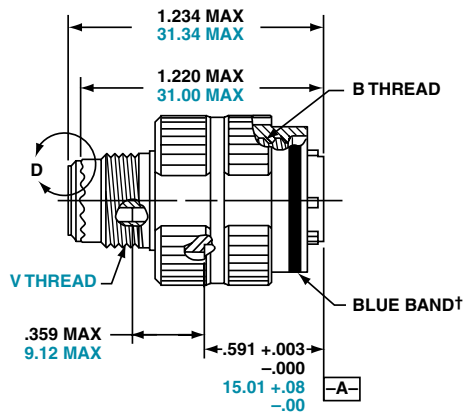

# TV06R (D38999/26) – Crimp, Metal CTV06R (D38999/26) – Crimp, Composite

### METAL

VIEW D  
FOR SIZE 8 COAXIAL ONLY,  
RELATIVE TO -A-

### COMPOSITE

VIEW D  
FOR SIZE 8 TWINAX ONLY,  
RELATIVE TO -A-

† Blue band indicates rear release contact retention system

Inches

Shell Size	MS Shell Size Code	B Thread 0.1P-0.3L-TS-2B (Plated)	Q Dia. Max.
9	A	.6250	.858
11	B	.7500	.984
13	C	.8750	1.157
15	D	1.0000	1.280
17	E	1.1875	1.406
19	F	1.2500	1.516
21	G	1.3750	1.642
23	H	1.5000	1.768
25	J	1.6250	1.890

All dimensions for reference only.

Millimeters

Shell Size	MS Shell Size Code	Q Max.	V Thread Metric
9	A	21.8	M12X1-6g
11	B	25.0	M15X1-6g
13	C	29.4	M18X1-6g
15	D	32.5	M22X1-6g
17	E	35.7	M25X1-6g
19	F	38.5	M28X1-6g
21	G	41.7	M31X1-6g
23	H	44.9	M34X1-6g
25	J	48.0	M37X1-6g