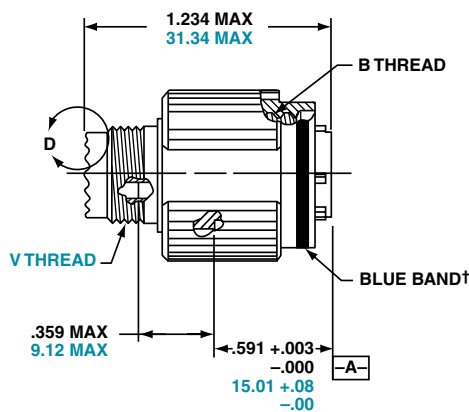

### PART #

To complete, see how to order pages 25-27.

Connector Type	Shell Style	Service Class	Shell Size & Insert Arrg	Contact Type	Alternate Position	Special Variations
TV	06	RW	9-35	P	B	(453)
TVS	06	RK	X-X	X	X	(XXX)
TVS	06	RF	X-X	X	X	(XXX)
TVS	06	RS	X-X	X	X	(XXX)
CTV	06	RW	X-X	X	X	(XXX)
CTVS	06	RF	X-X	X	X	(XXX)
D38999/	26	X	X-X	X	X	NA

### METAL

VIEW D  
FOR SIZE 8 COAXIAL ONLY,  
RELATIVE TO -A-

### COMPOSITE

VIEW D  
FOR SIZE 8 TWINAX ONLY,  
RELATIVE TO -A-

† Blue band indicates rear release contact retention system

Inches

Shell Size	MS Shell Size Code	B Thread 0.1P-0.3L-TS-2B (Plated)	Q Dia. Max.
9	A	.6250	.858
11	B	.7500	.984
13	C	.8750	1.157
15	D	1.0000	1.280
17	E	1.1875	1.406
19	F	1.2500	1.516
21	G	1.3750	1.642
23	H	1.5000	1.768
25	J	1.6250	1.890

All dimensions for reference only.

Millimeters

Shell Size	MS Shell Size Code	Q Max.	V Thread Metric
9	A	21.8	M12X1-6g
11	B	25.0	M15X1-6g
13	C	29.4	M18X1-6g
15	D	32.5	M22X1-6g
17	E	35.7	M25X1-6g
19	F	38.5	M28X1-6g
21	G	41.7	M31X1-6g
23	H	44.9	M34X1-6g
25	J	48.0	M37X1-6g