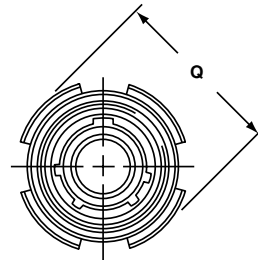

### PART #

To complete, see how to order pages 25-27.

Connector Type	Shell Style	Service Class	Shell Size & Insert Arrg	Contact Type	Alternate Position	Special Variations
TV	06	RW	9-35	P	B	(453)
TVS	06	RK	X-X	X	X	(XXX)
TVS	06	RF	X-X	X	X	(XXX)
TVS	06	RS	X-X	X	X	(XXX)
CTV	06	RW	X-X	X	X	(XXX)
CTVS	06	RF	X-X	X	X	(XXX)
D38999/	26	X	X-X	X	X	NA

### METAL

VIEW D  
FOR SIZE 8 COAXIAL ONLY,  
RELATIVE TO -A-

### COMPOSITE

VIEW D  
FOR SIZE 8 TWINAX ONLY,  
RELATIVE TO -A-

† Blue band indicates rear release contact retention system

Inches

Shell Size	MS Shell Size Code	B Thread 0.1P-0.3L-TS-2B (Plated)	Q Dia. Max.
9	A	.6250	.858
11	B	.7500	.984
13	C	.8750	1.157
15	D	1.0000	1.280
17	E	1.1875	1.406
19	F	1.2500	1.516
21	G	1.3750	1.642
23	H	1.5000	1.768
25	J	1.6250	1.890

All dimensions for reference only.

Millimeters

Shell Size	MS Shell Size Code	Q Max.	V Thread Metric
9	A	21.8	M12X1-6g
11	B	25.0	M15X1-6g
13	C	29.4	M18X1-6g
15	D	32.5	M22X1-6g
17	E	35.7	M25X1-6g
19	F	38.5	M28X1-6g
21	G	41.7	M31X1-6g
23	H	44.9	M34X1-6g
25	J	48.0	M37X1-6g