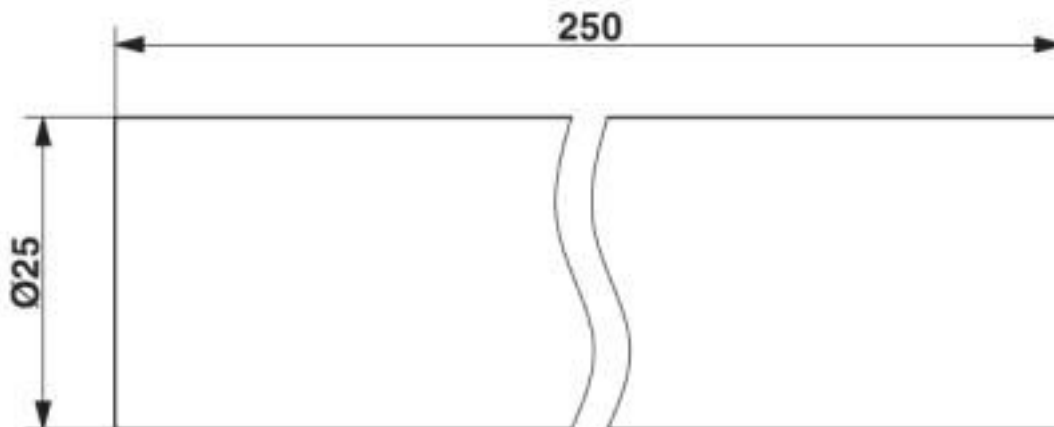

Mounting material - PSD-S ME T-M 250 - 2700157

Dimensional drawing

Classifications

eCl@ss

eCl@ss 10.0.1	27371236
eCl@ss 4.0	27143200
eCl@ss 4.1	27143200
eCl@ss 5.0	27371200
eCl@ss 5.1	27371200
eCl@ss 6.0	27371200
eCl@ss 7.0	27371236
eCl@ss 8.0	27371236
eCl@ss 9.0	27371236

ETIM

ETIM 3.0	EC001155
ETIM 4.0	EC001155
ETIM 5.0	EC001155
ETIM 6.0	EC001155
ETIM 7.0	EC001155

UNSPSC

UNSPSC 6.01	43172015
UNSPSC 7.0901	43201404
UNSPSC 11	39121311
UNSPSC 12.01	39121311
UNSPSC 13.2	39121311
UNSPSC 18.0	46171604
UNSPSC 19.0	46171604
UNSPSC 20.0	46171604
UNSPSC 21.0	46171604