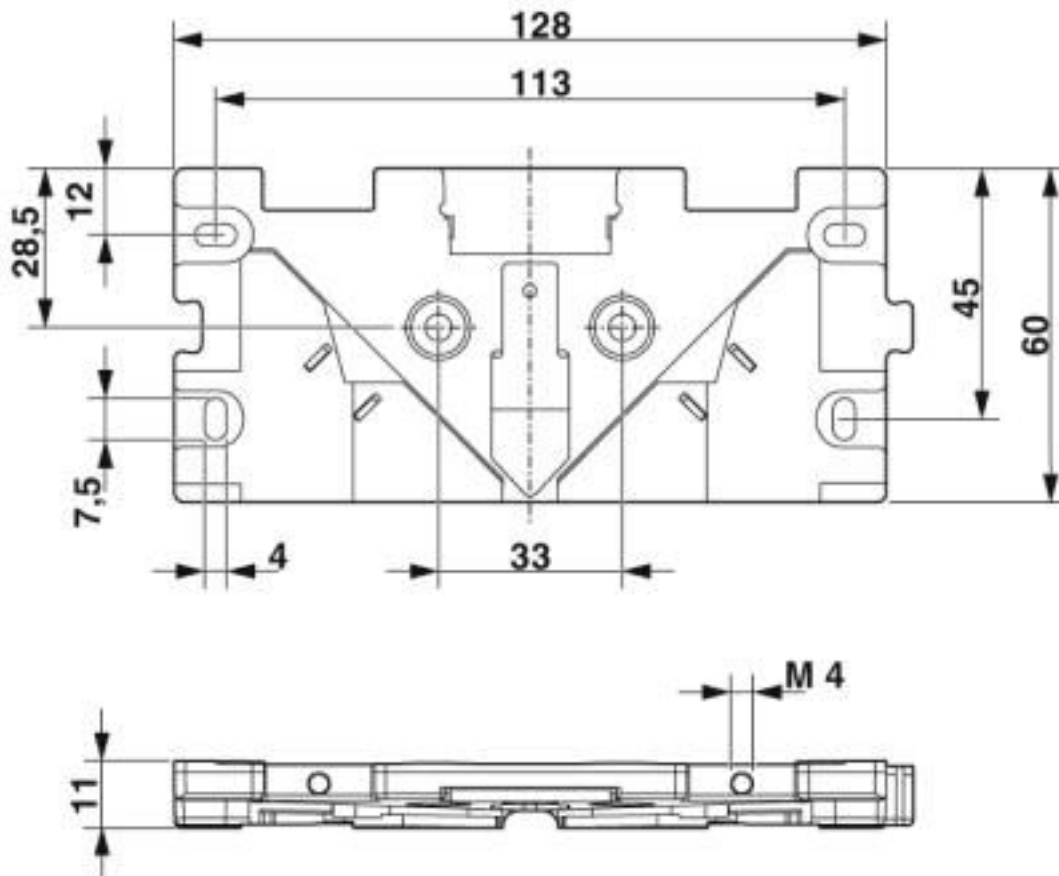

Lower mounting part - IBS RL AP - 2731128

Please be informed that the data shown in this PDF Document is generated from our Online Catalog. Please find the complete data in the user's documentation. Our General Terms of Use for Downloads are valid (<http://phoenixcontact.com/download>)

Mounting plate for Ruggedline devices

Key Commercial Data

Packing unit	10 pc
Minimum order quantity	10 pc
GTIN	 4 017918 185664
GTIN	4017918185664

Technical data

Dimensions

General

Mounting type	Wall mounting
---------------	---------------

Drawings

Lower mounting part - IBS RL AP - 2731128

Dimensional drawing

Mounting plate for Ruggedline devices, dimensions in mm

Classifications

eCl@ss

eCl@ss 10.0.1	27242692
eCl@ss 4.0	27250200
eCl@ss 4.1	27250200
eCl@ss 5.0	27259200
eCl@ss 5.1	27242600
eCl@ss 6.0	27249200
eCl@ss 7.0	27249290
eCl@ss 8.0	27249290
eCl@ss 9.0	27242692