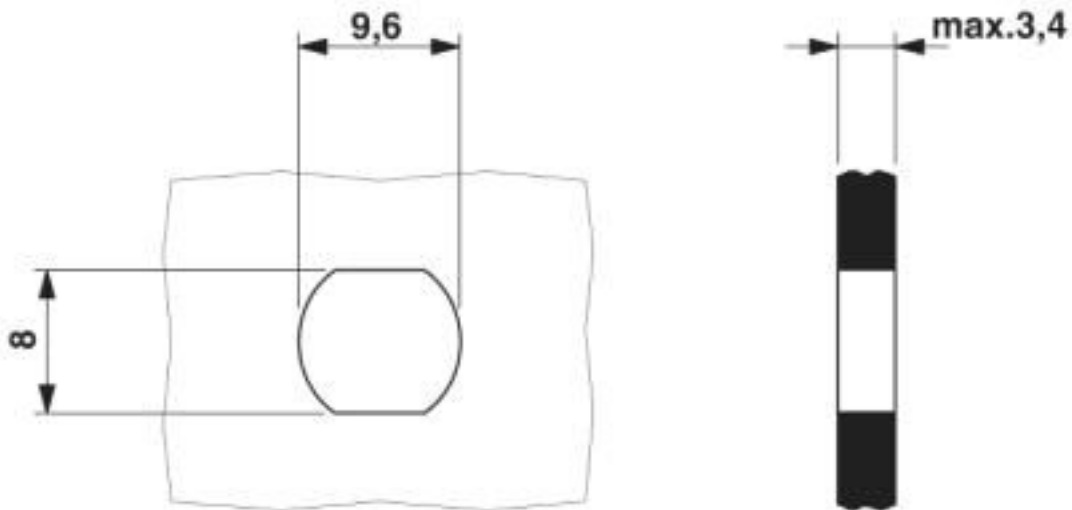

Fiber optic coupling - PSM-SET-BFOC-LINK/2 - 2799429

Drilling diagram

Drilling diagram B-FOC panel feed-through