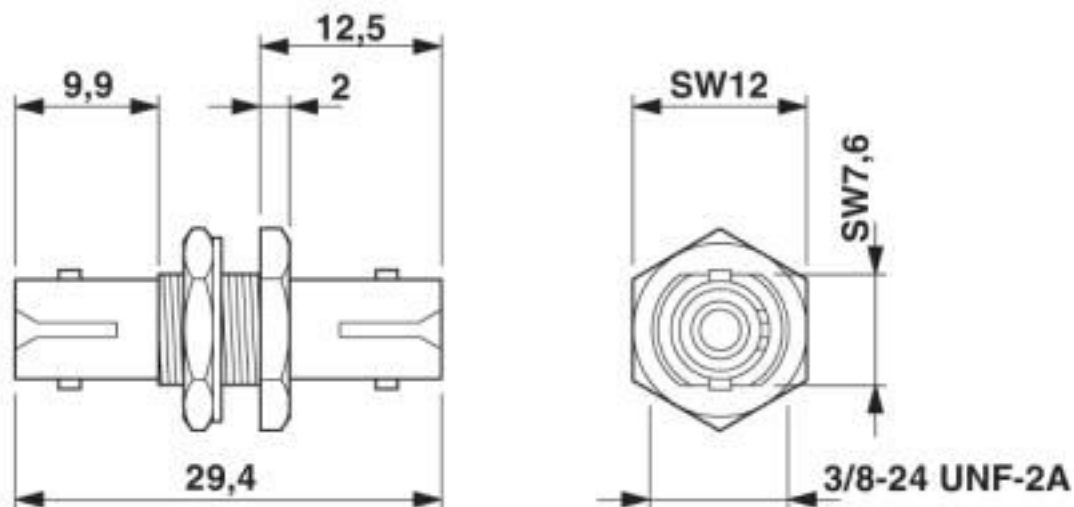

Drawings

Fiber optic coupling - PSM-SET-BFOC-LINK/2 - 2799429

Drilling diagram

Drilling diagram B-FOC panel feed-through

Dimensional drawing

Dimensional drawing B-FOC coupling

Classifications

eCl@ss