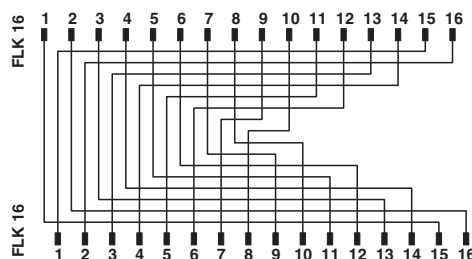

Key Commercial Data

Packing unit	1 pc
GTIN	
GTIN	4046356477307

Technical data

Environmental Product Compliance

China RoHS	Environmentally Friendly Use Period = 50
	For details about hazardous substances go to tab "Downloads", Category "Manufacturer's declaration"

Drawings

Connection diagram

Approvals

Approvals

Cable - VIP-CAB-FLK16/FR/FR/0,14/1,0M - 2900155

Approvals

Approvals

UL Listed / cUL Listed / EAC / cULus Listed