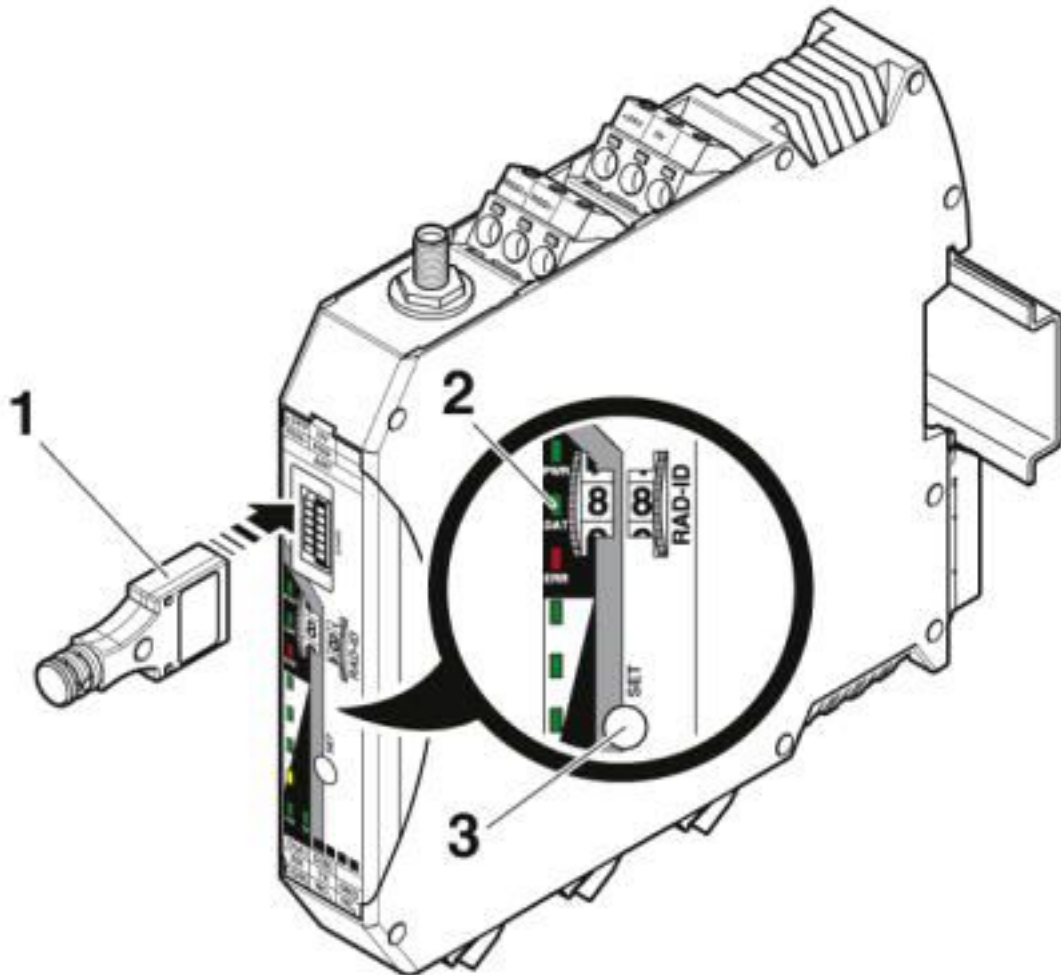

Configuration memory - RAD-CONF-RF5 - 2902815

Schematic diagram

Configuration via CONFSTICK

Classifications

eCl@ss

eCl@ss 10.0.1	27242212
eCl@ss 4.0	27230200
eCl@ss 4.1	27250300
eCl@ss 5.0	27242200
eCl@ss 5.1	27242200
eCl@ss 6.0	27242200
eCl@ss 7.0	27242212
eCl@ss 8.0	27242212
eCl@ss 9.0	27242212