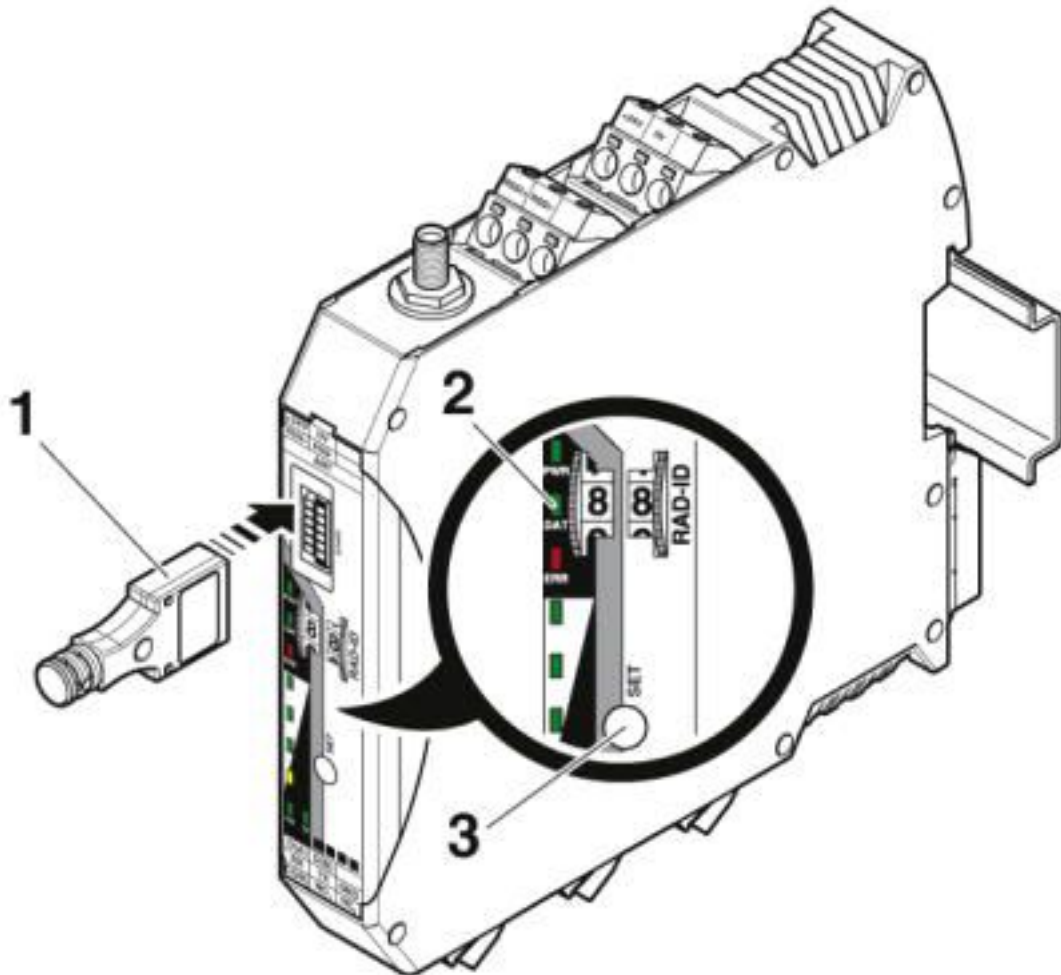

Configuration memory - RAD-CONF-RF7 - 2902816

Schematic diagram

Configuration via CONFSTICK

Classifications

eCl@ss

eCl@ss 10.0.1	27242212
eCl@ss 4.0	27230200
eCl@ss 4.1	27250300
eCl@ss 5.0	27242200
eCl@ss 5.1	27242200
eCl@ss 6.0	27242200
eCl@ss 7.0	27242212
eCl@ss 8.0	27242212
eCl@ss 9.0	27242212