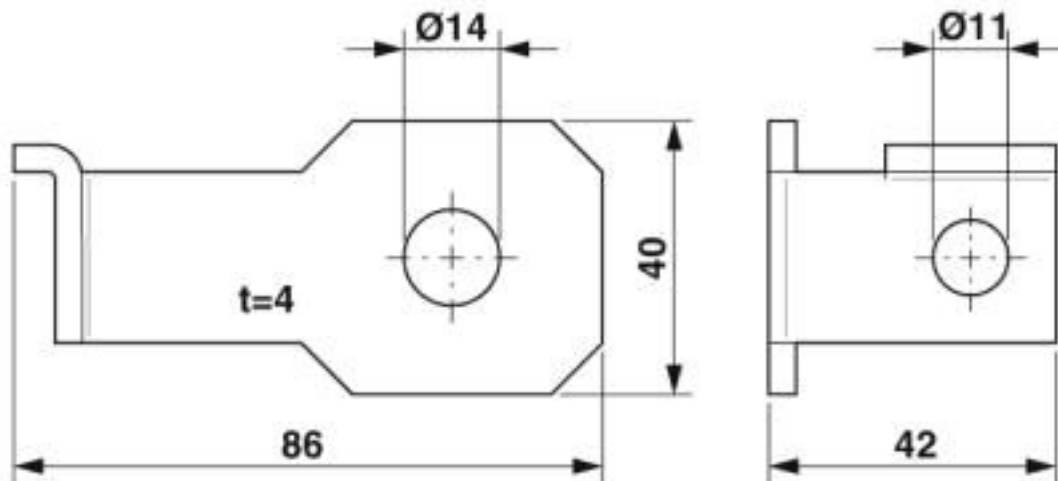

Fixing bracket - FLT-ISG-BR-14 - 2905581

Dimensional drawing

Classifications

eCl@ss

eCl@ss 10.0.1	27400563
eCl@ss 4.0	27140200
eCl@ss 4.1	27140200
eCl@ss 5.0	27140200
eCl@ss 5.1	27140200
eCl@ss 6.0	27409200
eCl@ss 7.0	27409202
eCl@ss 8.0	27409202
eCl@ss 9.0	27400563

ETIM

ETIM 5.0	EC000490
ETIM 6.0	EC000482
ETIM 7.0	EC000482

UNSPSC

UNSPSC 13.2	39121708
UNSPSC 18.0	39121708
UNSPSC 19.0	39121708
UNSPSC 20.0	39121708
UNSPSC 21.0	39121708