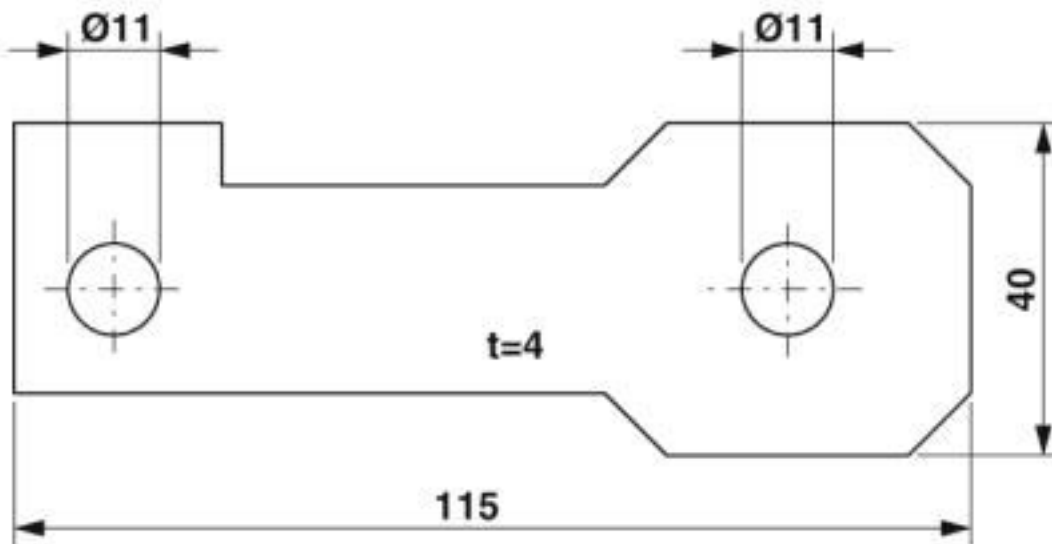

Fixing plate - FLT-ISG-PL-11 - 2905584

Dimensional drawing

Classifications

eCl@ss

eCl@ss 10.0.1	27400563
eCl@ss 4.0	27140200
eCl@ss 4.1	27140200
eCl@ss 5.0	27140200
eCl@ss 5.1	27140200
eCl@ss 6.0	27409200
eCl@ss 7.0	27409202
eCl@ss 8.0	27409202
eCl@ss 9.0	27400563

ETIM

ETIM 5.0	EC000490
ETIM 6.0	EC000482
ETIM 7.0	EC000482

UNSPSC

UNSPSC 13.2	39121708
UNSPSC 18.0	39121708
UNSPSC 19.0	39121708
UNSPSC 20.0	39121708
UNSPSC 21.0	39121708