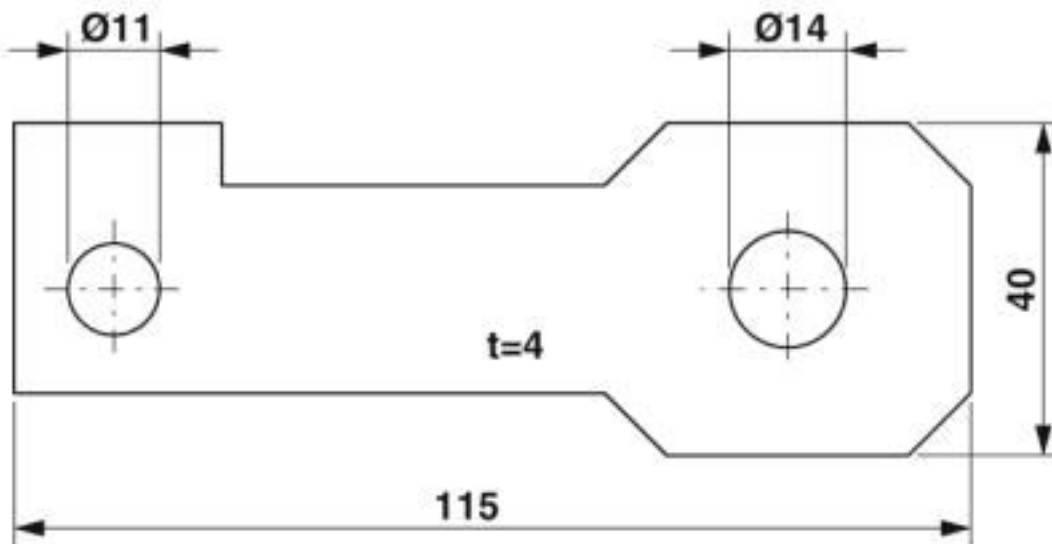

Plate for fixing the FLT-ISG-100-EX isolating spark gap to a flange, drill hole diameter of 14 mm.

Key Commercial Data

Packing unit	1 pc
GTIN	 4 055626 002415
GTIN	4055626002415

Technical data

General

Mounting type	Screw mounting
Material	St/tZn

Drawings

Fixing plate - FLT-ISG-PL-14 - 2905586

Dimensional drawing

Classifications

eCl@ss

eCl@ss 10.0.1	27400563
eCl@ss 4.0	27140200
eCl@ss 4.1	27140200
eCl@ss 5.0	27140200
eCl@ss 5.1	27140200
eCl@ss 6.0	27409200
eCl@ss 7.0	27409202
eCl@ss 8.0	27409202
eCl@ss 9.0	27400563