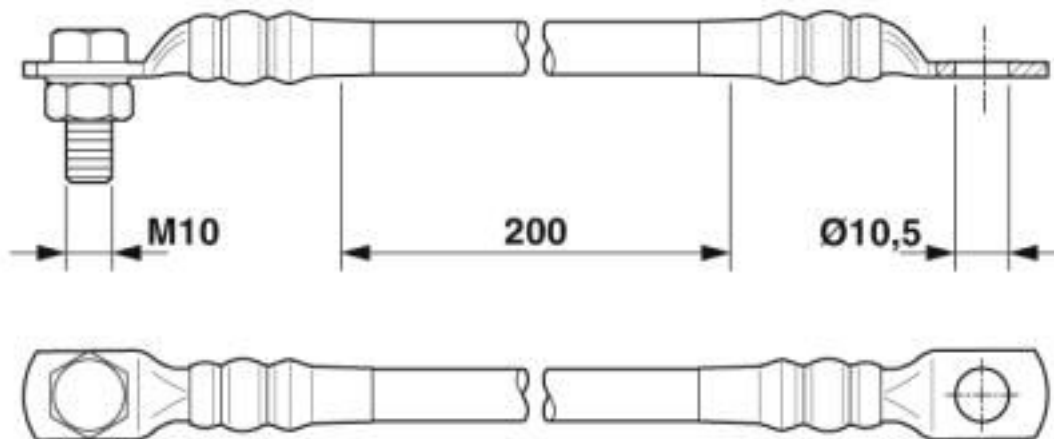

Connecting cable - FLT-ISG-CA-200 - 2905590

Please be informed that the data shown in this PDF Document is generated from our Online Catalog. Please find the complete data in the user's documentation. Our General Terms of Use for Downloads are valid (<http://phoenixcontact.com/download>)

Connecting cable for FLT-ISG-100-EX, length 200 mm.

Key Commercial Data

Packing unit	1 pc
GTIN	 4 055626 002729
GTIN	4055626002729

Technical data

General

Mounting type	Screw mounting
Color	black
Type	Cable

Drawings

Connecting cable - FLT-ISG-CA-200 - 2905590

Dimensional drawing

Classifications

eCl@ss

eCl@ss 4.0	27140200
eCl@ss 4.1	27140200
eCl@ss 5.0	27140200
eCl@ss 5.1	27140200
eCl@ss 6.0	27140200
eCl@ss 7.0	27149236
eCl@ss 8.0	27149238
eCl@ss 9.0	27139201