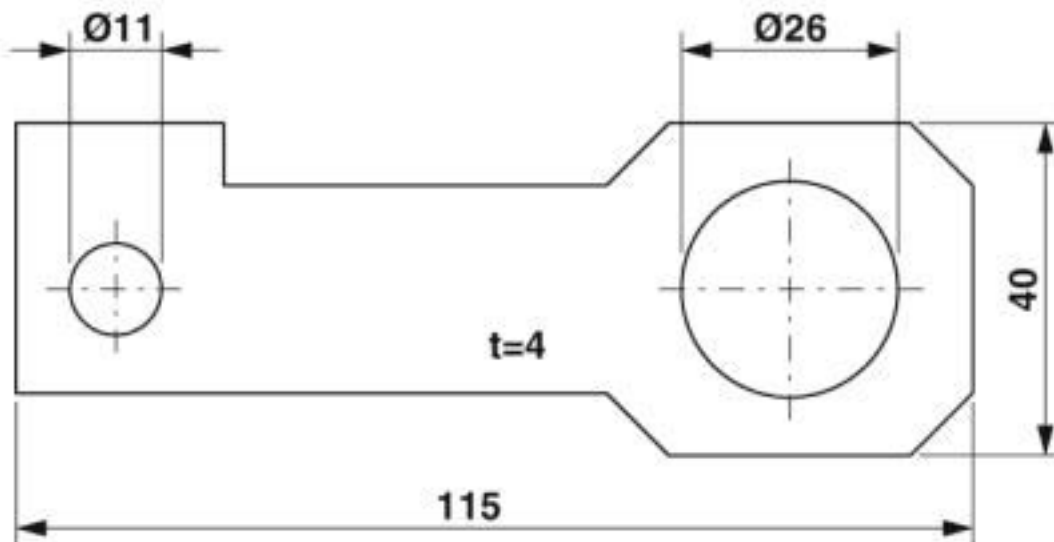

Plate for fixing the FLT-ISG-100-EX isolating spark gap to a flange, drill hole diameter of 26 mm.

Key Commercial Data

Packing unit	1 pc
GTIN	 4 055626 002576
GTIN	4055626002576

Technical data

General

Mounting type	Screw mounting
Material	St/tZn

Drawings

Fixing plate - FLT-ISG-PL-26 - 2905745

Dimensional drawing

Classifications

eCl@ss

eCl@ss 10.0.1	27400563
eCl@ss 4.0	27140200
eCl@ss 4.1	27140200
eCl@ss 5.0	27140200
eCl@ss 5.1	27140200
eCl@ss 6.0	27409200
eCl@ss 7.0	27409202
eCl@ss 8.0	27409202
eCl@ss 9.0	27400563