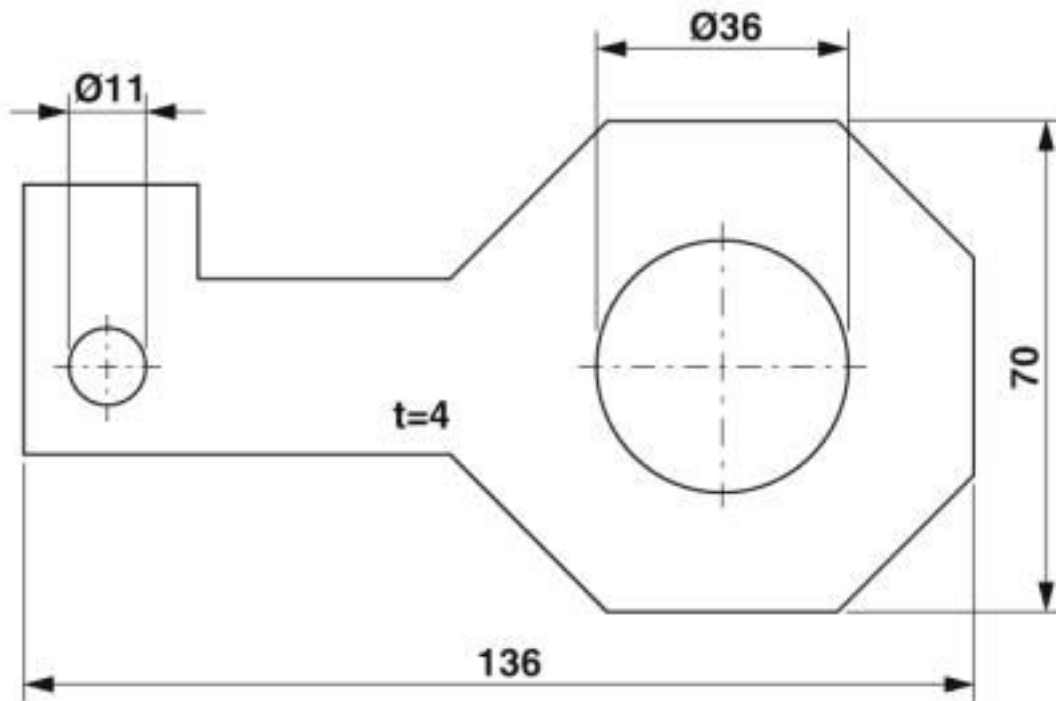

Plate for fixing the FLT-ISG-100-EX isolating spark gap to a flange, drill hole diameter of 36 mm.

Key Commercial Data

Packing unit	1 pc
GTIN	 4 055626 002521
GTIN	4055626002521

Technical data

General

Mounting type	Screw mounting
Material	St/tZn

Drawings

Fixing plate - FLT-ISG-PL-36 - 2905754

Dimensional drawing

Classifications

eCl@ss

eCl@ss 10.0.1	27400563
eCl@ss 4.0	27140200
eCl@ss 4.1	27140200
eCl@ss 5.0	27140200
eCl@ss 5.1	27140200
eCl@ss 6.0	27409200
eCl@ss 7.0	27409202
eCl@ss 8.0	27409202
eCl@ss 9.0	27400563