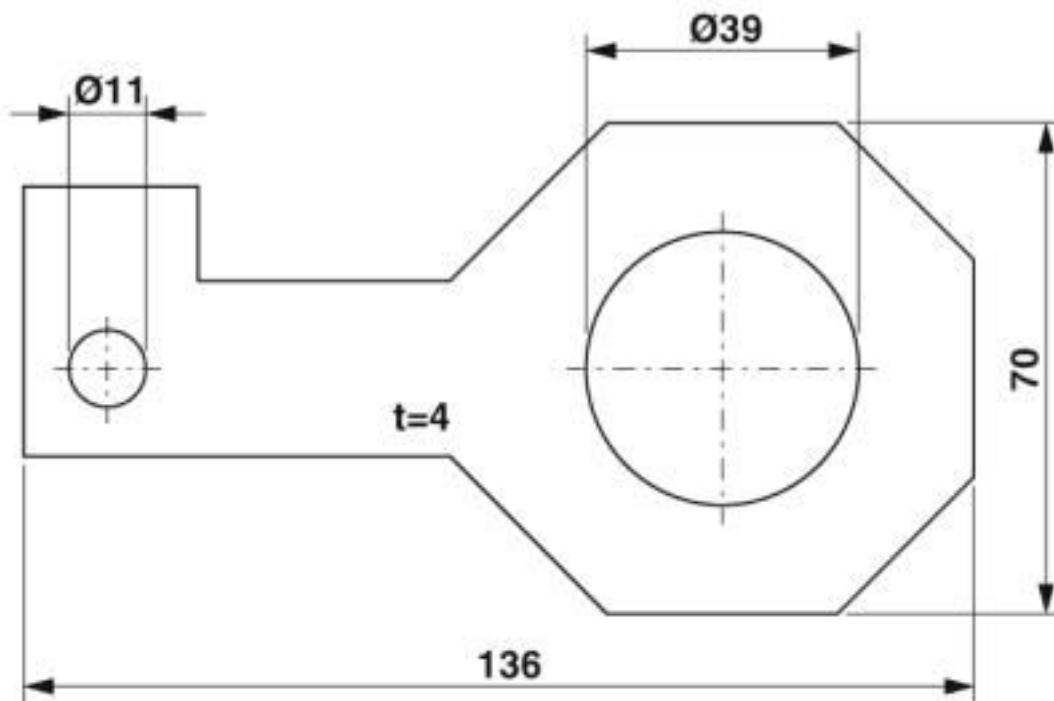

Plate for fixing the FLT-ISG-100-EX isolating spark gap to a flange, drill hole diameter of 39 mm.

Key Commercial Data

Packing unit	1 pc
GTIN	 4 055626 002545
GTIN	4055626002545

Technical data

General

Mounting type	Screw mounting
Material	St/tZn

Drawings

Fixing plate - FLT-ISG-PL-39 - 2905755

Dimensional drawing

Classifications

eCl@ss

eCl@ss 10.0.1	27400563
eCl@ss 4.0	27140200
eCl@ss 4.1	27140200
eCl@ss 5.0	27140200
eCl@ss 5.1	27140200
eCl@ss 6.0	27409200
eCl@ss 7.0	27409202
eCl@ss 8.0	27409202
eCl@ss 9.0	27400563