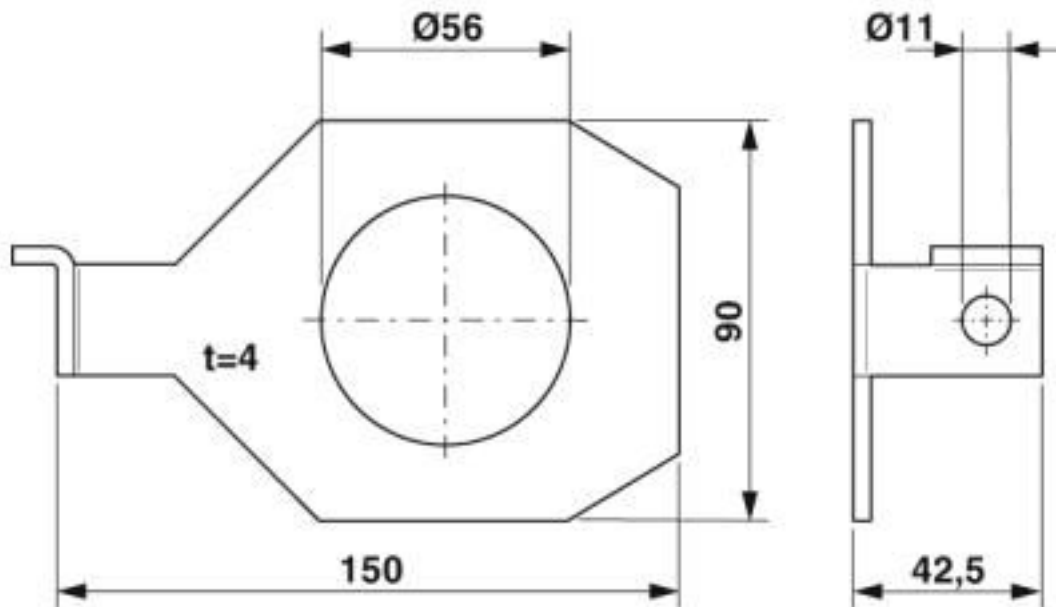

Bracket for fixing the FLT-ISG-100-EX isolating spark gap to a flange, drill hole diameter of 56 mm.

Key Commercial Data

Packing unit	1 pc
GTIN	
GTIN	4055626002460

Technical data

General

Mounting type	Screw mounting
Material	St/tZn

Drawings

Fixing bracket - FLT-ISG-BR-56 - 2905764

Dimensional drawing

Classifications

eCl@ss

eCl@ss 10.0.1	27400563
eCl@ss 4.0	27140200
eCl@ss 4.1	27140200
eCl@ss 5.0	27140200
eCl@ss 5.1	27140200
eCl@ss 6.0	27409200
eCl@ss 7.0	27409202
eCl@ss 8.0	27409202
eCl@ss 9.0	27400563