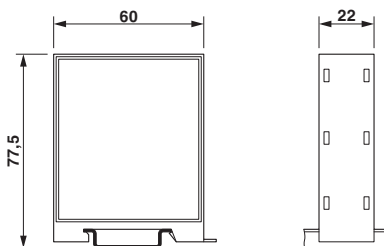

Ambient conditions

Ambient temperature (operation)	-40 °C ... 125 °C
---------------------------------	-------------------

Dimensions

Length	60 mm
Width	22.5 mm
Depth	60 mm

Technical data

Number of positions	999
---------------------	-----

Technical data

Environmental Product Compliance

	No hazardous substances above threshold values
--	--

Drawings

Dimensional drawing

PCB 1 and 2 for EMUG 22 (horizontal)

A = PCB edge = 1.5 mm

B = Overall component area

Dimensional drawing

PCB 3 and 4 for EMUG 25 and EMUG 45 parallel to housing panel - side panel

A = PCB edge = 1.5 mm

B = Overall component area

Dimensional drawing

Phoenix Contact 2018 © - all rights reserved
<http://www.phoenixcontact.com>