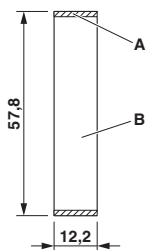

Base element with snap-on foot, for mounting on standard DIN rail, 22.5 mm wide

Key Commercial Data

Packing unit	10 pc
GTIN	
GTIN	4017918081119

Technical data

General

Housing type	Component housing
Housing material	Polycarbonate fiber reinforced
Color (RAL)	green

Ambient conditions

Ambient temperature (operation)	-40 °C ... 125 °C
---------------------------------	-------------------

Dimensions

Length	60 mm
Width	22.5 mm
Depth	60 mm

Technical data

Number of positions	999
---------------------	-----

Technical data

Environmental Product Compliance

	No hazardous substances above threshold values
--	--

Drawings

Dimensional drawing

PCB 1 and 2 for EMUG 22 (horizontal)

A = PCB edge = 1.5 mm

B = Overall component area

Dimensional drawing

PCB 3 and 4 for EMUG 25 and EMUG 45 parallel to housing panel - side panel

A = PCB edge = 1.5 mm

B = Overall component area

Dimensional drawing

Phoenix Contact 2018 © - all rights reserved
<http://www.phoenixcontact.com>