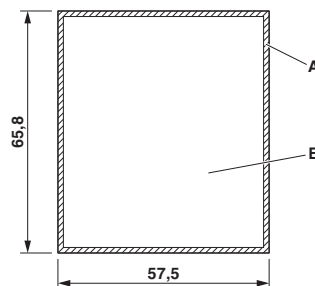

Ambient conditions

Ambient temperature (operation)	-40 °C ... 125 °C
---------------------------------	-------------------

Dimensions

Length	60 mm
Width	22.5 mm
Depth	60 mm

Technical data

Number of positions	999
---------------------	-----

Technical data

Environmental Product Compliance

	No hazardous substances above threshold values
--	--

Drawings

Dimensional drawing

PCB 1 and 2 for EMUG 22 (horizontal)

A = PCB edge = 1.5 mm

B = Overall component area

Dimensional drawing

PCB 3 and 4 for EMUG 25 and EMUG 45 parallel to housing panel - side panel

A = PCB edge = 1.5 mm

B = Overall component area

Dimensional drawing

Phoenix Contact 2018 © - all rights reserved
<http://www.phoenixcontact.com>