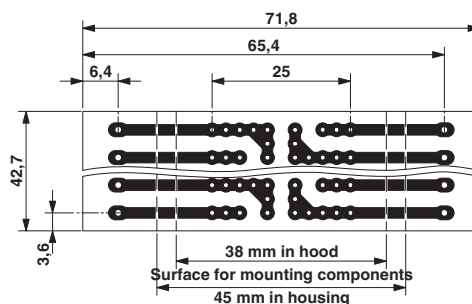

PCB for assembling electronic components

Key Commercial Data

Packing unit	5 pc
GTIN	
GTIN	4017918082208

Technical data

Environmental Product Compliance

China RoHS	Environmentally friendly use period: unlimited = EFUP-e
	No hazardous substances above threshold values

Drawings

Dimensional drawing

Pitch 5.08 mm

a = Area for mounting components, 38 mm in the hood

b = Area for mounting components, 45 mm in the housing

Phoenix Contact 2018 © - all rights reserved
<http://www.phoenixcontact.com>