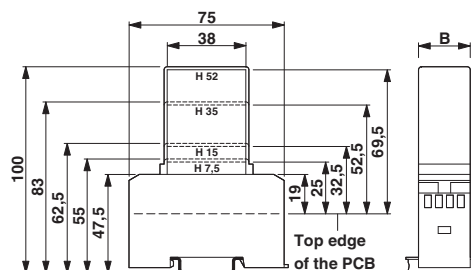

## Technical data

## Drawings

Dimensional drawing

Dimensional drawing

Pitch 5 mm

a = Area for mounting components, 38 mm in the hood  
 b = Area for mounting components, 45 mm in the housing

1 = Top edge of the PCB

## PCB - P 1-EMG 25 - 2947190

B = Housing width

---

Phoenix Contact 2018 © - all rights reserved  
<http://www.phoenixcontact.com>

PHOENIX CONTACT GmbH & Co. KG  
Flachsmarktstr. 8  
32825 Blomberg  
Germany  
Tel. +49 5235 300  
Fax +49 5235 3 41200  
<http://www.phoenixcontact.com>