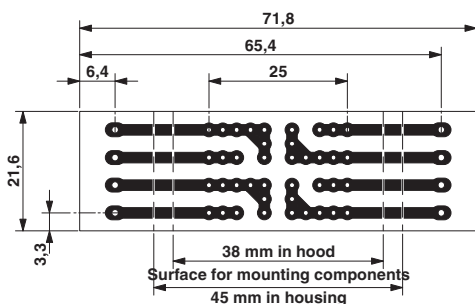

## Technical data

## Drawings

Dimensional drawing

Dimensional drawing

Pitch 5 mm

a = Area for mounting components, 38 mm in the hood  
 b = Area for mounting components, 45 mm in the housing

1 = Top edge of the PCB