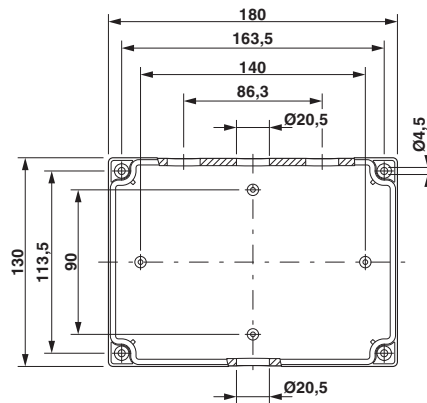

Terminal box - E AB A 180X130X100 20PT - 3002001

Technical data

Ambient conditions

Degree of protection (IK)	2.00 J EN 62262/EN 50102
Temperature in operating conditions	-25 °C ... 60 °C

Standards and Regulations

Standards/regulations	EN 62262/EN 50102
Flammability rating according to UL 94	UL-94 HB

Drawings

Dimensional drawing

Phoenix Contact 2018 © - all rights reserved
<http://www.phoenixcontact.com>

PHOENIX CONTACT GmbH & Co. KG
Flachsmarktstr. 8
32825 Blomberg
Germany
Tel. +49 5235 300
Fax +49 5235 3 41200
<http://www.phoenixcontact.com>